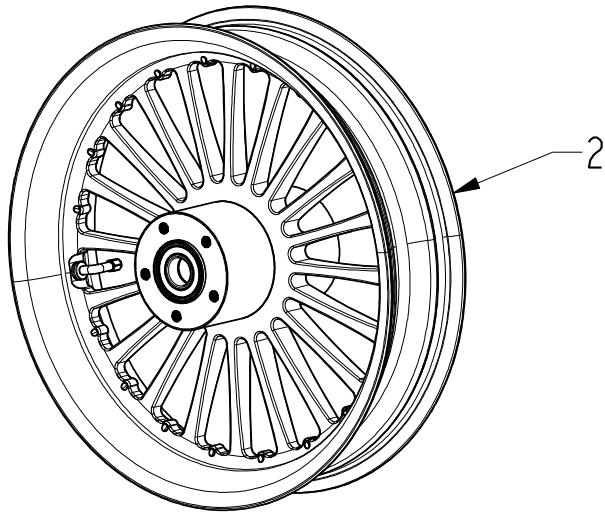

FRONT WHEEL

FRONT WHEEL

ITEM NO.	PART NO.	DESCRIPTION	QTY.	MODEL(S)
1	51700001	Front Wheel, 60 Spoke, CHR	1	Classic, RM, Vintage
	51700012	Front Wheel, Red 60 Spoke	1	DH, RM, Vintage
	51700017	Front Wheel, 60 Spoke, Matte BLK	1	DH, Bomber
	51700024	Front Wheel, 60 Spoke, Gloss BLK	1	DH, RM, Vintage
2	51700002	Front Wheel, Billet, CHR	1	Classic, DH, RM, Vintage
3	51800001	Front Tire 130/90-16, Michelin BW	1	All
	51800002	Front Tire 130/90-16, Metzler WW	1	DH, RM, Vintage
4	51750102	Front Floating Brake Rotor	2	Classic, RM, Vintage, DH
	51700021	Front Brake Rotor, Matte BLK	2	Bomber, DH
5	51731080	Front Wheel Axel	1	All
6	51700006	Front Wheel Spacer, LH	1	All
7	51731114	Front Wheel Spacer, RH	1	All
8	70331219	5/8-11 flange Lock Nut, Z/C	1	All
9	70196945	5/16-18 X .88 BHCS, Z/C	10	All
10	51724591	Wheel Weight	1	Classic, RM, Vintage
	51700023	Wheel Weight, BLK	1	Bomber, DH