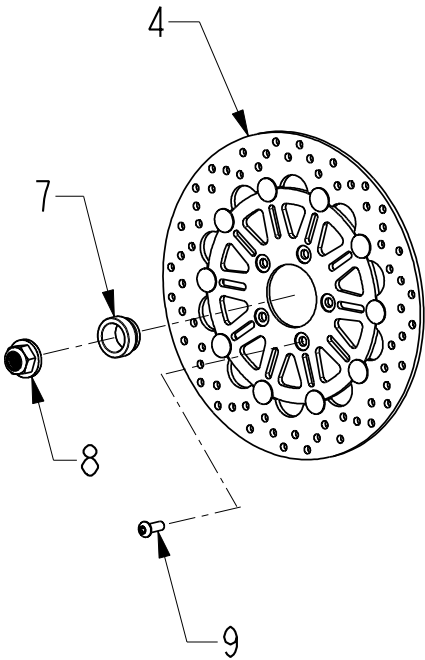

FRONT WHEEL

FRONT WHEEL

ITEM NO.	PART NO.	DESCRIPTION	QTY.	MODEL(S)
1	51700001	Front Wheel, 60 Spoke, CHR	1	Classic, RM, Vintage
	51700012	Front Wheel, Red 60 Spoke	1	DH, RM, Vintage
	51700017	Front Wheel, 60 Spoke, Matte BLK	1	DH, Bomber
	51700024	Front Wheel, 60 Spoke, Gloss BLK	1	DH, RM, Vintage
2	51700002	Front Wheel, Billet, CHR	1	Classic, DH, RM, Vintage
3	51800001	Front Tire 130/90-16, Michelin BW	1	All
	51800002	Front Tire 130/90-16, Metzler WW	1	DH, RM, Vintage
4	51750102	Front Floating Brake Rotor	2	Classic, RM, Vintage, DH
	51700021	Front Brake Rotor, Matte BLK	2	Bomber, DH
5	51731080	Front Wheel Axel	1	All
6	51700006	Front Wheel Spacer, LH	1	All
7	51731114	Front Wheel Spacer, RH	1	All
8	70331219	5/8-11 flange Lock Nut, Z/C	1	All
9	70196945	5/16-18 X .88 BHCS, Z/C	10	All
10	51724591	Wheel Weight	1	Classic, RM, Vintage
	51700023	Wheel Weight, BLK	1	Bomber, DH