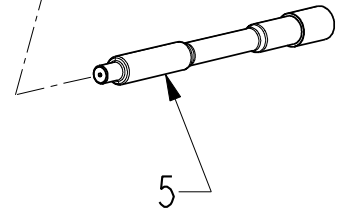

FRONT WHEEL

FRONT WHEEL

ITEM NO.	PART NO.	DESCRIPTION	QTY.	MODEL(S)
1	51700001	Front Wheel, 60 Spoke, CHR	1	Classic, RM, Vintage
	51700012	Front Wheel, Red 60 Spoke	1	DH, RM, Vintage
	51700017	Front Wheel, 60 Spoke, Matte BLK	1	DH, Bomber
	51700024	Front Wheel, 60 Spoke, Gloss BLK	1	DH, RM, Vintage
2	51700002	Front Wheel, Billet, CHR	1	Classic, DH, RM, Vintage
3	51800001	Front Tire 130/90-16, Michelin BW	1	All
	51800002	Front Tire 130/90-16, Metzler WW	1	DH, RM, Vintage
4	51750102	Front Floating Brake Rotor	2	Classic, RM, Vintage, DH
	51700021	Front Brake Rotor, Matte BLK	2	Bomber, DH
5	51731080	Front Wheel Axel	1	All
6	51700006	Front Wheel Spacer, LH	1	All
7	51731114	Front Wheel Spacer, RH	1	All
8	70331219	5/8-11 flange Lock Nut, Z/C	1	All
9	70196945	5/16-18 X .88 BHCS, Z/C	10	All
10	51724591	Wheel Weight	1	Classic, RM, Vintage
	51700023	Wheel Weight, BLK	1	Bomber, DH