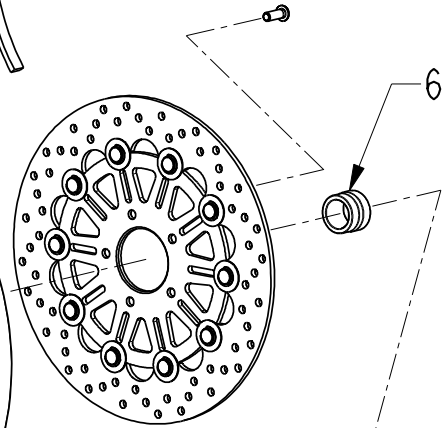

FRONT WHEEL

FRONT WHEEL

ITEM NO.	PART NO.	DESCRIPTION	QTY.	MODEL(S)
1	51700001	Front Wheel, 60 Spoke, CHR	1	Classic, RM, Vintage
	51700012	Front Wheel, Red 60 Spoke	1	DH, RM, Vintage
	51700017	Front Wheel, 60 Spoke, Matte BLK	1	DH, Bomber
	51700024	Front Wheel, 60 Spoke, Gloss BLK	1	DH, RM, Vintage
2	51700002	Front Wheel, Billet, CHR	1	Classic, DH, RM, Vintage
3	51800001	Front Tire 130/90-16, Michelin BW	1	All
	51800002	Front Tire 130/90-16, Metzler WW	1	DH, RM, Vintage
4	51750102	Front Floating Brake Rotor	2	Classic, RM, Vintage, DH
	51700021	Front Brake Rotor, Matte BLK	2	Bomber, DH
5	51731080	Front Wheel Axel	1	All
6	51700006	Front Wheel Spacer, LH	1	All
7	51731114	Front Wheel Spacer, RH	1	All
8	70331219	5/8-11 flange Lock Nut, Z/C	1	All
9	70196945	5/16-18 X .88 BHCS, Z/C	10	All
10	51724591	Wheel Weight	1	Classic, RM, Vintage
	51700023	Wheel Weight, BLK	1	Bomber, DH