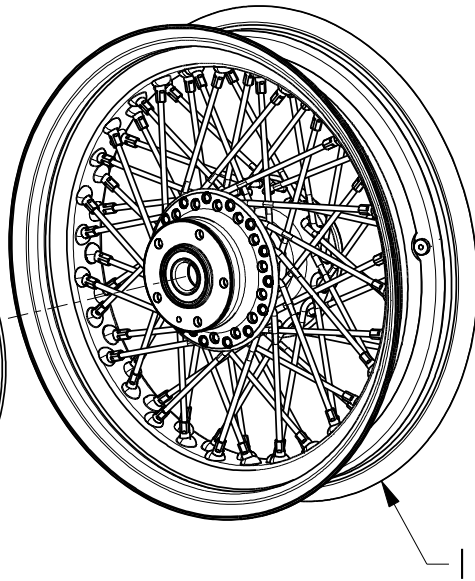

FRONT WHEEL

FRONT WHEEL

ITEM NO.	PART NO.	DESCRIPTION	QTY.	MODEL(S)
1	51700001	Front Wheel, 60 Spoke, CHR	1	Classic, RM, Vintage
	51700012	Front Wheel, Red 60 Spoke	1	DH, RM, Vintage
	51700017	Front Wheel, 60 Spoke, Matte BLK	1	DH, Bomber
	51700024	Front Wheel, 60 Spoke, Gloss BLK	1	DH, RM, Vintage
2	51700002	Front Wheel, Billet, CHR	1	Classic, DH, RM, Vintage
3	51800001	Front Tire 130/90-16, Michelin BW	1	All
	51800002	Front Tire 130/90-16, Metzler WW	1	DH, RM, Vintage
4	51750102	Front Floating Brake Rotor	2	Classic, RM, Vintage, DH
	51700021	Front Brake Rotor, Matte BLK	2	Bomber, DH
5	51731080	Front Wheel Axel	1	All
6	51700006	Front Wheel Spacer, LH	1	All
7	51731114	Front Wheel Spacer, RH	1	All
8	70331219	5/8-11 flange Lock Nut, Z/C	1	All
9	70196945	5/16-18 X .88 BHCS, Z/C	10	All
10	51724591	Wheel Weight	1	Classic, RM, Vintage
	51700023	Wheel Weight, BLK	1	Bomber, DH