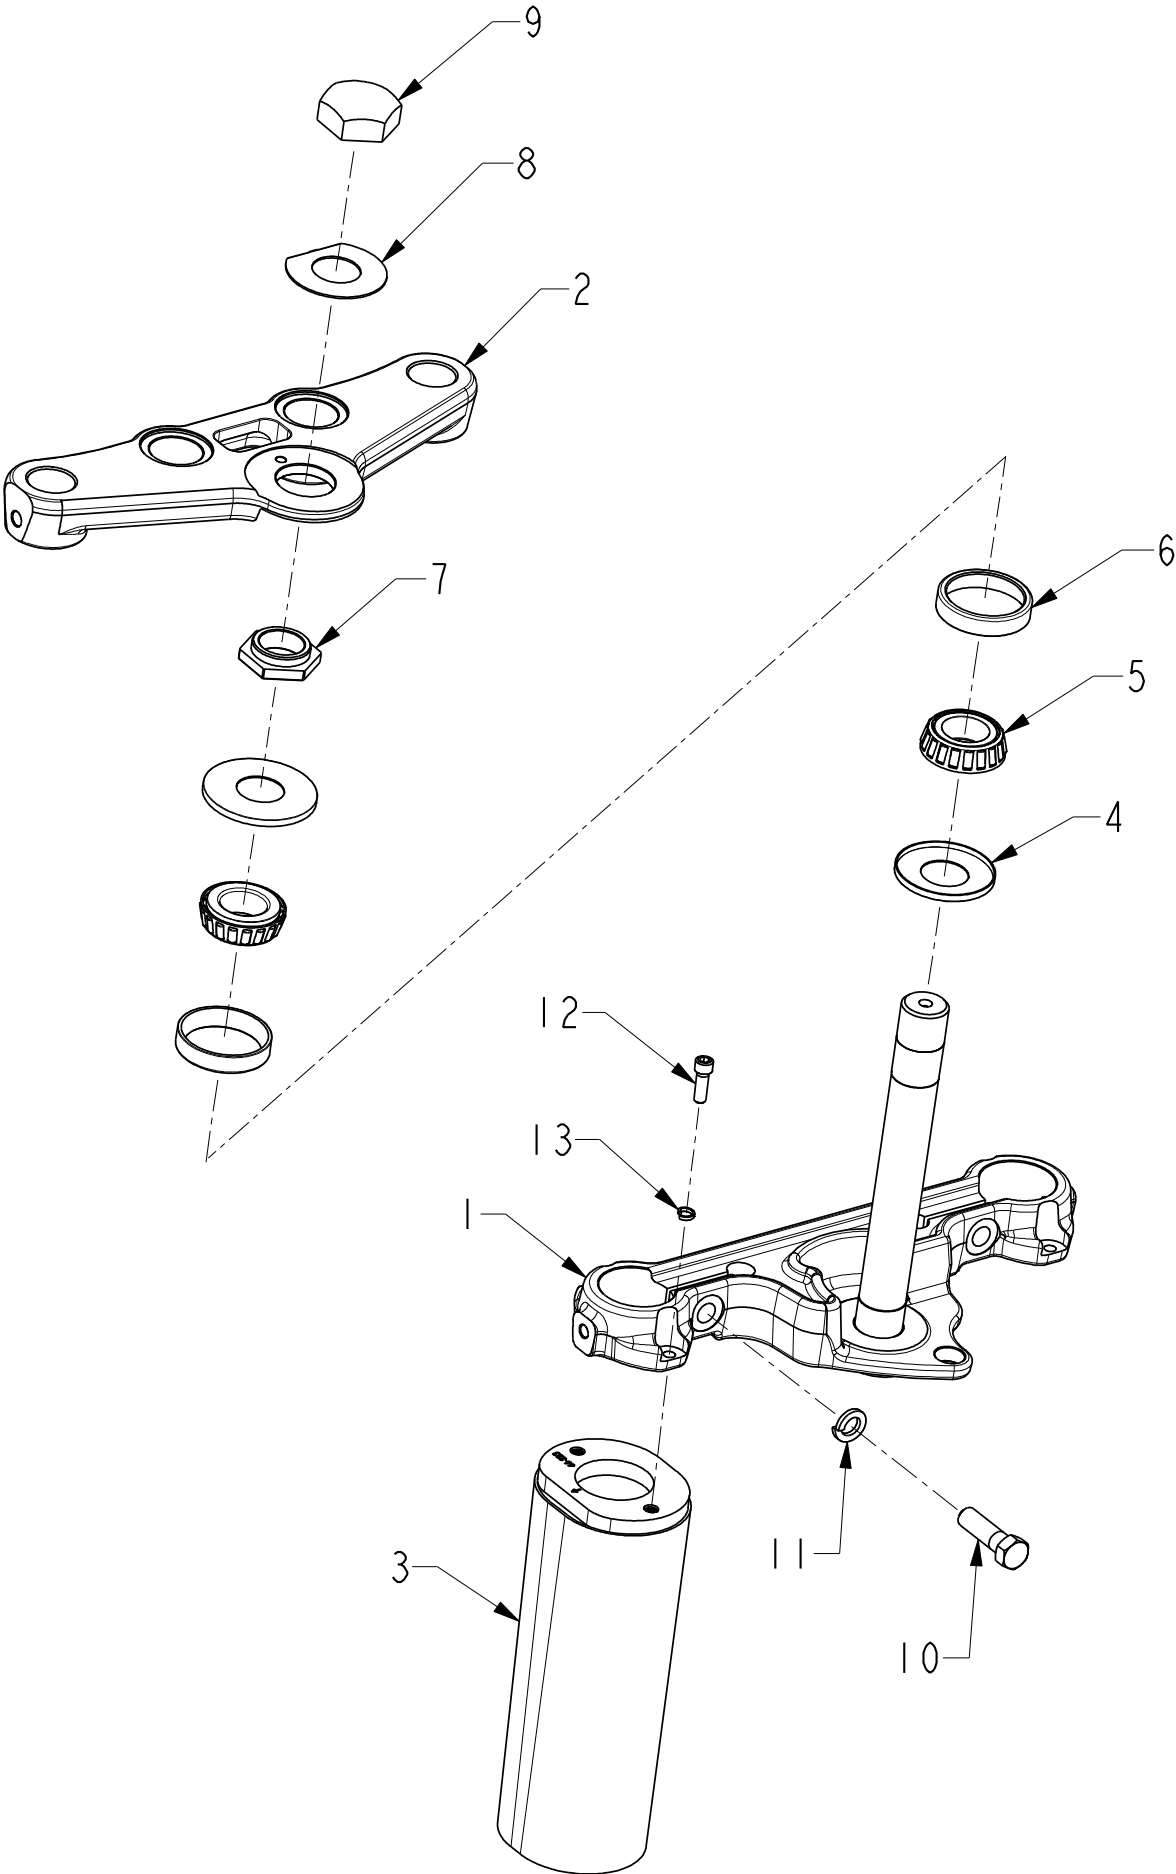

FRONT FORK - BRACKETS

FRONT FORK – BRACKETS

ITEM NO.	PART NO.	DESCRIPTION	QTY.	MODEL(S)
1	51031362	Lower Triple Clamp Assy	1	Classic, RM, Vintage
	51000001	Lower Triple Clamp, Matte BLK	1	DH, Bomber
2	51031326	Upper Triple Clamp	1	Classic, RM, Vintage
	51000002	Upper Triple Clamp, Matte BLK	1	DH, Bomber
3	51066223	Fork Tube Cover	2	Classic, RM, Vintage
	51000003	Fork Tube Cover, Matte BLK	2	DH, Bomber
4	51033010	Dust Shield Set	1	Classic, RM, Vintage
	51000006	Dust Shield Set, Matte BLK	1	DH, Bomber
5	71319942	BRG, Taper RLR, Inner STRG Head	2	All
6	71319941	Race BRG, Taper RLR, STRG Head	2	All
7	51031053	Adjusting Nut	1	All
8	70496126	Locking WSHR, Triple Clamp Nut	1	All
9	51031363	Stem Nut	1	All
10	70131371	7/16-20 X 1.50 HHCS, G8, Z/C	2	All
11	70496938	7/16 Lock WSHR, Split, REG, Z/C	2	All
12	70196206	¼-20 X .75 SHCS, Z/C	4	All
13	70496903	¼ Lock WSHR, Split, HICOL, Z/C	4	All