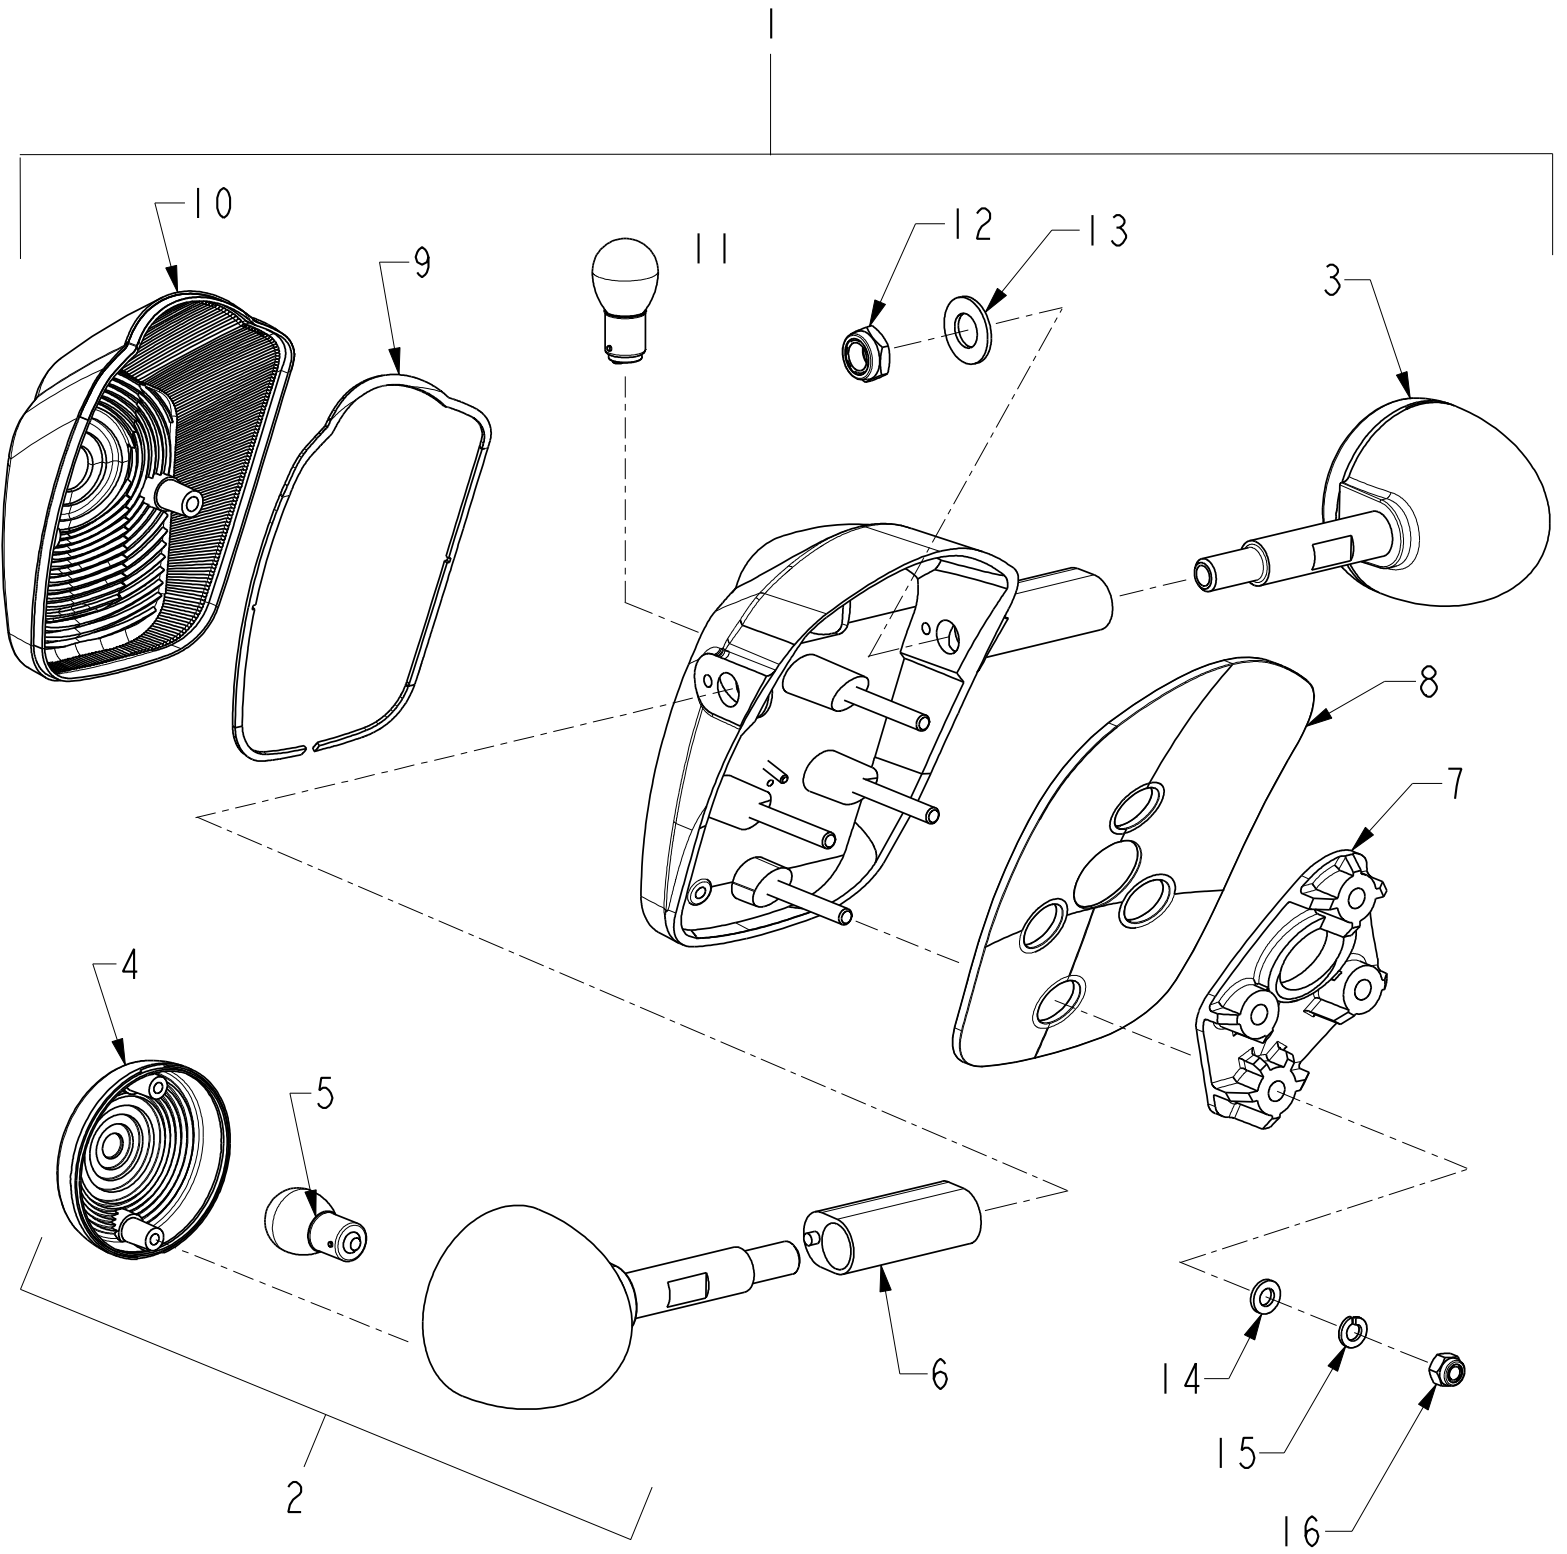

TAIL LAMP & REAR TURN SIGNALS

TAIL LAMP & REAR TURN SIGNALS

ITEM NO.	PART NO.	DESCRIPTION	QTY.	MODEL(S)
1	51366261	Taillight Assy	1	Vintage, RM, Classic
	51400074	Taillight Assy, Matte BLK	1	DH, Bomber
2	51366123	Rear Turn Signal Assy, RH	1	Vintage, RM, Classic
	51300091	RR Turn Sig Assy, RH, Matte BLK	1	DH, Bomber
3	51300036	Rear Turn Signal Assy, LH	1	Vintage, RM, Classic
	51300090	RR Turn Sig Assy, LH, Matte BLK	1	DH, Bomber
4	51300011	Rear Turn Signal Lens	2	All
5	60600013	Bulb, 1156 LL	2	All
6	51366262	Rear Turn Signal Standoff	2	Vintage, RM, Classic
	51300077	RR Turn SIG Standoff, Matte BLK	2	DH, Bomber
7	51326804	Taillight Bracket	1	All
8	51366121	Taillight Gasket	1	All
9	51300029	Taillight Lens Gasket	1	All
10	51300010	Taillight Lens	1	All
11	60600012	Bulb 1157 LL	1	All
12	70300016	½-13 Hex WSHR, Type B-N, STL	2	All
13	70496892	½ FLT WSHR, Type B-N, STL	2	All
14	70496894	¼ FLT WSHR, Type B-N, STL	4	All
15	70400012	¼ Lock WSHR, Split, REG, Z/C	4	All
16	70396467	¼-20 Hex Nut, Nylok, GC, Z/C	4	All