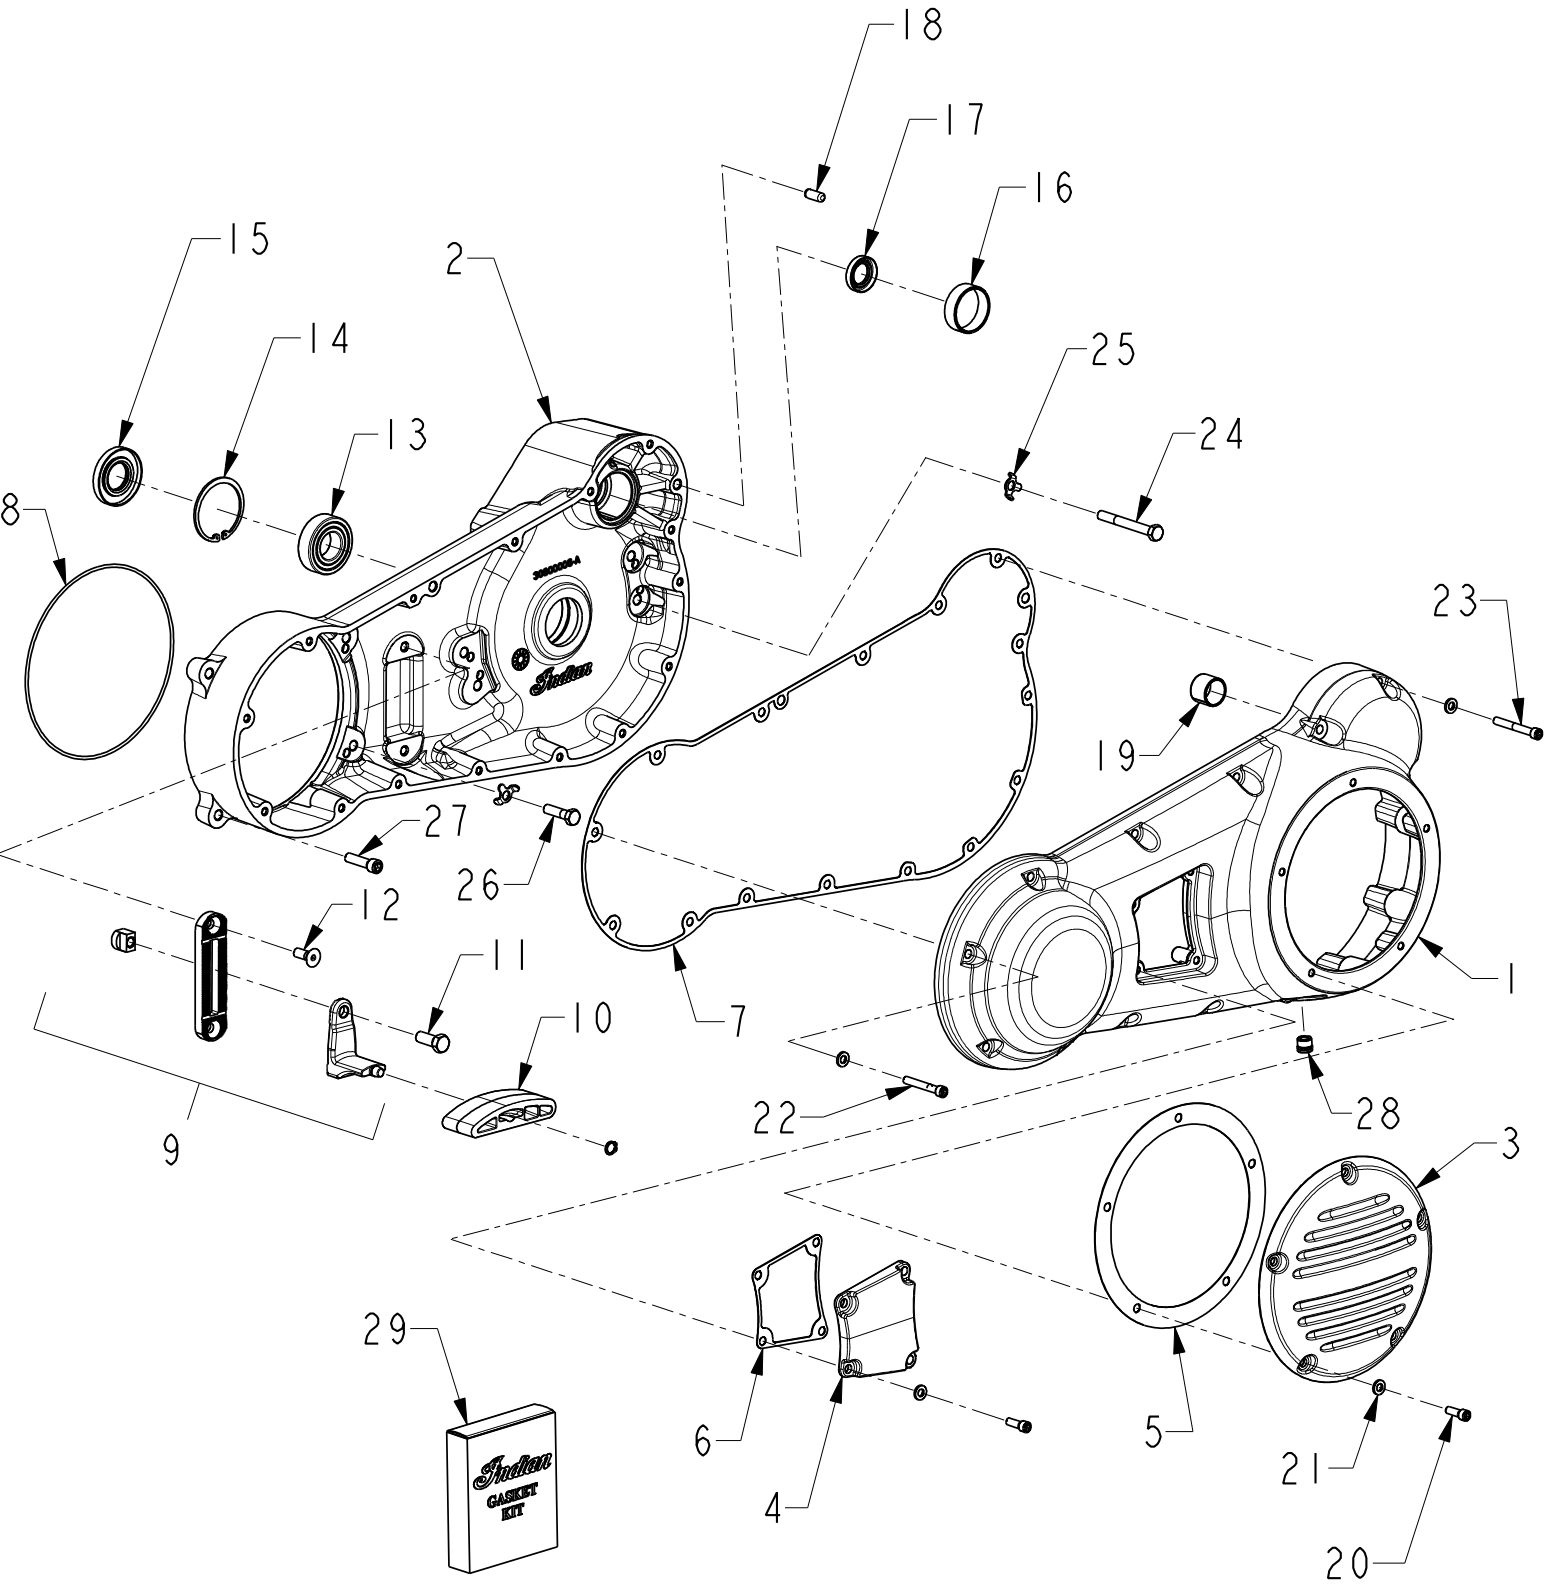

# PRIMARY HOUSING

ITEM NO.	PART NO.	DESCRIPTION	QTY.	MODEL(S)
1	30872317	Primary Cover, CHR	1	Classic, RM, Bomber, Vintage
	30800009	Primary CVR, Mach, Matte BLK	1	DH
2	30872328	Inner Primary Cover, Mach, Painted	1	All
3	30800004	Clutch Cover, CHR	1	Classic, RM, Vintage
	30800012	Clutch Cover, Matte BLK	1	Bomber, DH
4	30800003	Inspection Cover, CHR	1	Classic, RM, Vintage
	30800011	Inspection Cover, Matte BLK	1	Bomber, DH
5	31072326	Clutch Cover Gasket	1	All
6	31072324	Inspection Cover Gasket	1	All
7	31072318	Primary Cover Gasket	1	All
8	73000002	O-Ring 6.737 X 0.103 Viton	1	All
9	30571006	Chain Tensioner Assy	1	All
10	30571023	Primary Chain Adjuster Shoe	1	All
11	70196243	3/8-16 X 1.00 HHCS, G8, P/O	1	All
12	70196245	5/16-18 X .88 FHCS, P/O	2	All
13	71371190	Bearing-Ball 25 X 52 X 15	1	All
14	70571188	Retaining Ring Internal, 52mm	1	All
15	71271189	Seal Dual Lip, 3/4 X 1 1/4 IN	1	All
16	71472026	Bushing 1 1/2 X 1 21/32 X 1/2"	1	All
17	71271004	Dual Lip Seal, 25 X 52 X 7	1	All
18	70896246	Dowel Pin 5/16 X 3/4	2	All
19	71400000	Bushing .875 X 1.00 X .75	1	All
20	70196206	1/4-20 X .75 SHCS, Z/C	9	All
21	70496894	1/4 FLT WSHR, Type B-N, STL, Z/C	24	All
22	70100012	1/4-20 X 1.75 SHCS, Z/C	8	All
23	70100011	1/4-20 x 2.00 SHCS, Z/C	7	All
24	70196071	5/16-18 X 2.75 HHCS, G8, P/O	4	All

# PRIMARY HOUSING

ITEM NO.	PART NO.	DESCRIPTION	QTY.	MODEL(S)
25	70496264	5/16 Tabbed Lock WSHR	6	All
26	70196072	5/16-18 X 1.25 HHCS, G8, P/O	2	All
27	70196873	5/16-18 X 1.25 SHCS, Z/C	1	All
28	71101017	Drain Plug	1	All
29	90300006	Kit, Primary Gasket & Seal	1	All