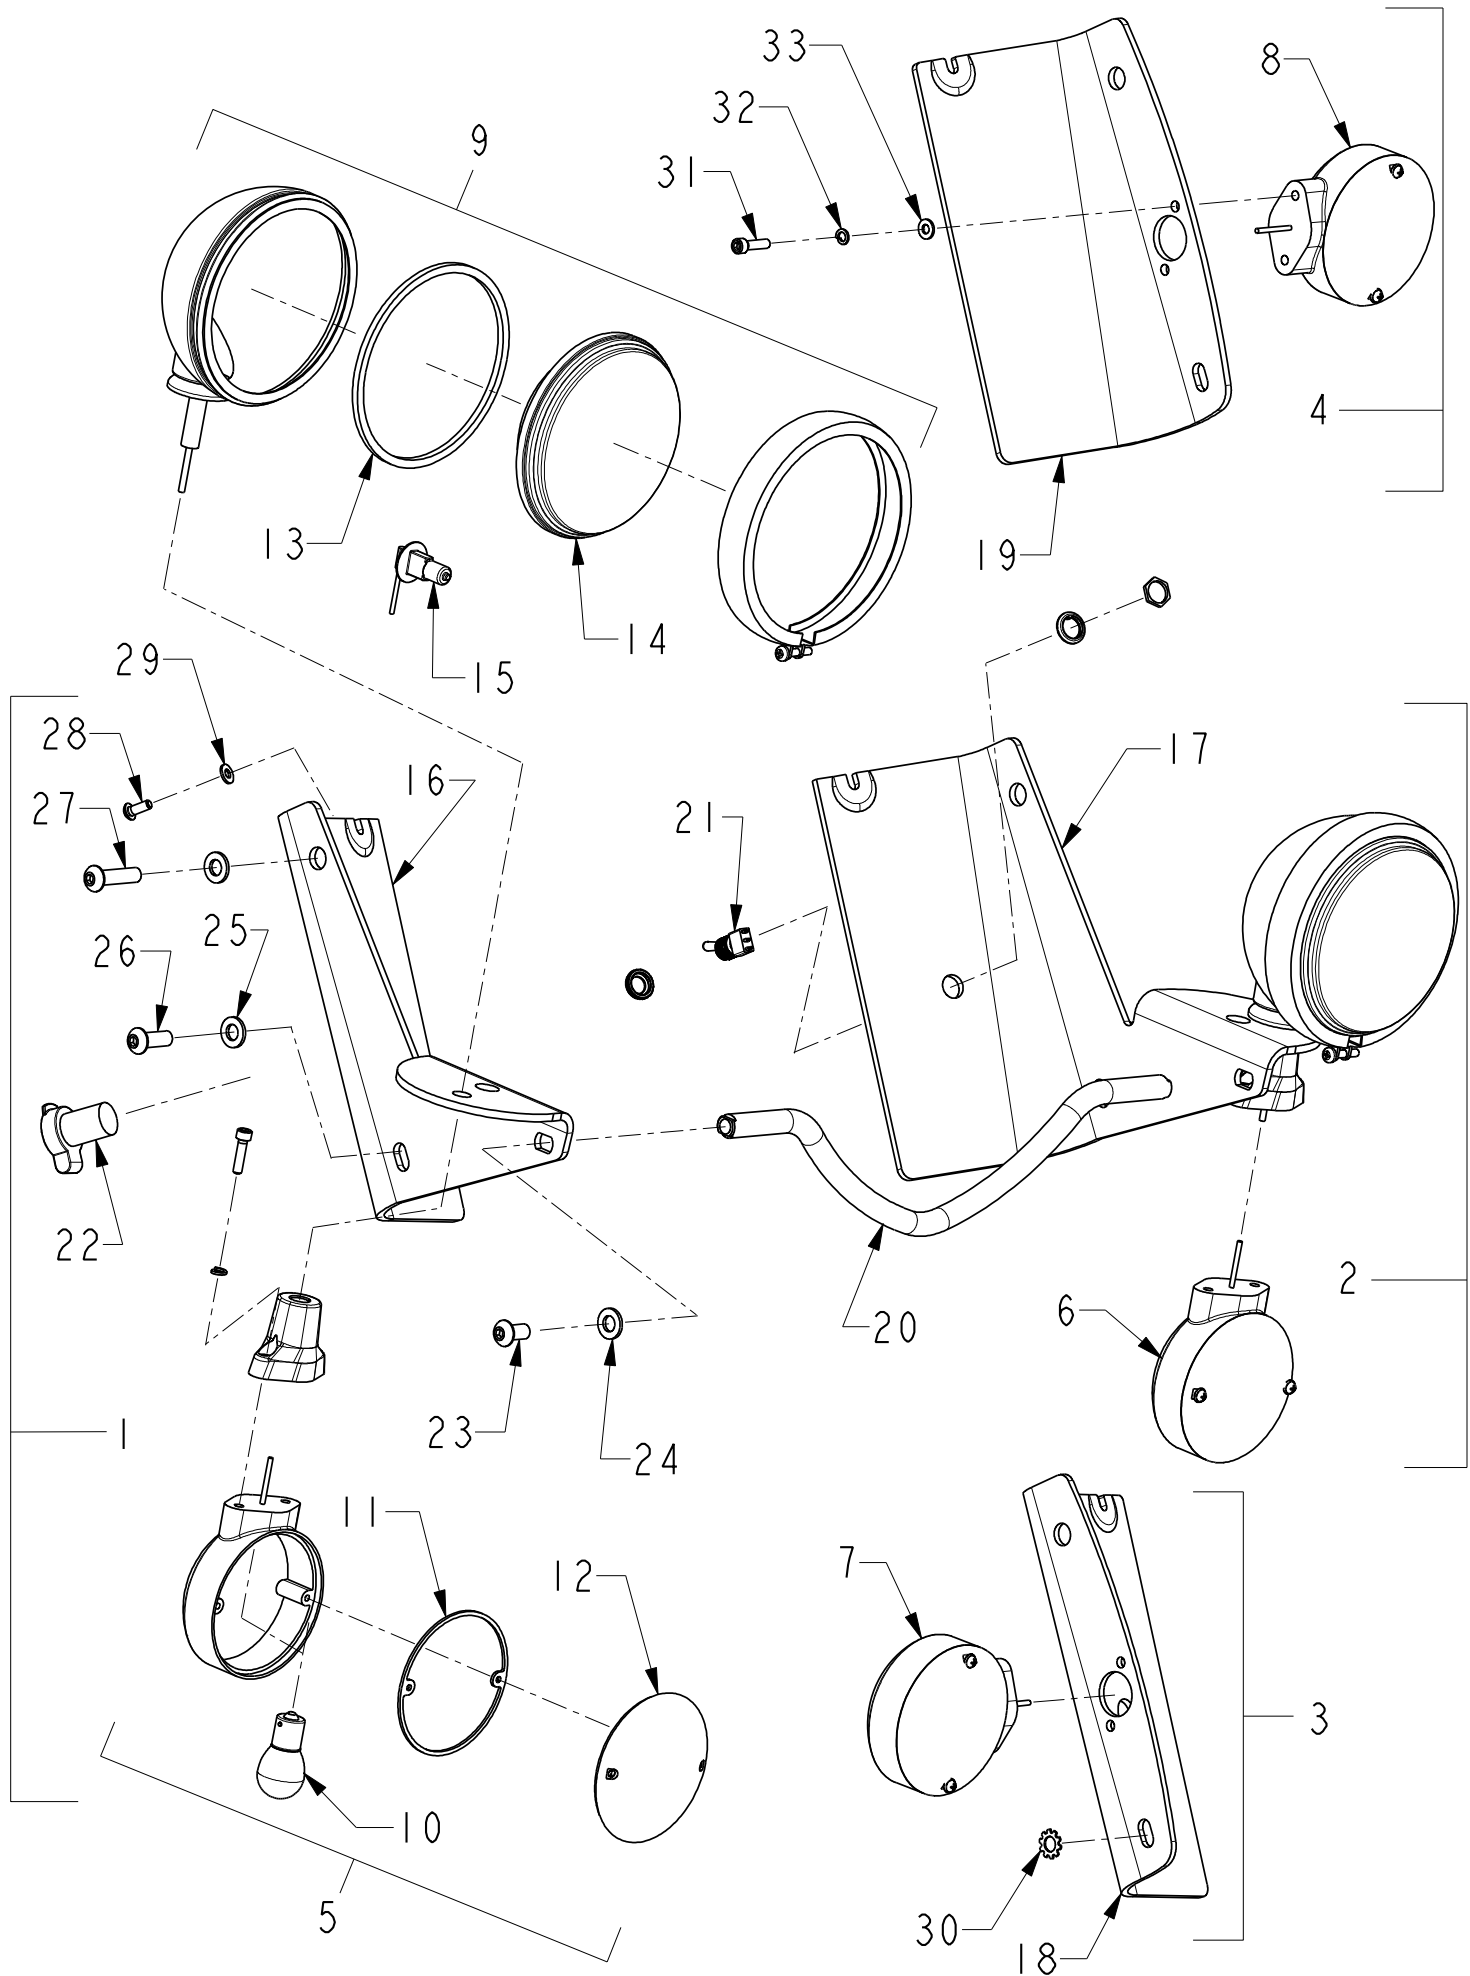

PASSING LAMPS & FRONT TURN SIGNALS

LAMPS & FRONT TURN SIGNALS

ITEM NO.	PART NO.	DESCRIPTION	QTY.	MODEL(S)
1	51300016	FR Turn & Drive Light Assy, RH	1	Vintage, RM
2	51300015	FR Turn & Drive Light Assy, LH	1	Vintage, RM
3	51300089	FR Turn Assy, RH, CHR	1	Classic
	51300069	FR Turn, RH, Matte BLK	1	DH, Bomber
4	51300088	FR Turn Assy, LH, CHR	1	Classic
	51300068	FR Turn Assy, LH, Matte BLK	1	DH, Bomber
5	51300019	Turn Signal Assy, RH, No Bulb	1	Vintage, RM
6	51300014	Turn Signal Assy, LH, No Bulb	1	Vintage, RM
7	51300019	Turn Signal Assy, RH, No Bulb	1	Classic
	51300071	FRT Turn Housing, RH, Matte BLK	1	DH, Bomber
8	51300014	Turn Signal Assy, LH, No Bulb	1	Classic
	51300070	FRT Turn Housing, LH, Matte BLK	1	DH, Bomber
9	51366253	Spotlight Assy	2	Vintage, RM
10	60600013	Bulb, 1156 LL	2	All
11	51300023	Turn Signal Gasket	2	All
12	51300024	Turn Signal Lens	2	All
13	51300022	Spotlight Gasket	2	All
14	51366073	Spotlight Assy, No Bulb	2	All
15	60600001	Bulb, H3 LL	2	All
16	51366225	Spotlight Bracket, RH, CHR	1	Vintage, RM
17	51366224	Spotlight Bracket, LH, CHR	1	Vintage, RM
18	51300083	Turn Signal BRKT, RH, CHR	1	Classic
	51300073	Turn Signal BRKT, RH, Matte BLK	1	DH, Bomber
19	51300082	Turn Signal BRKT, LH, CHR	1	Classic
	51300072	Turn Signal BRKT, LH, Matte BLK	1	DH, Bomber
20	51367050	Spotlight Bar	1	Vintage, RM
21	61200004	Spotlights Toggle Switch, Assy	1	Vintage, RM
22	61200008	Power Receptacle AUX	1	All
23	70100026	5/16-18 X .63 BHCS, CHR	2	Vintage, RM
24	70400044	5/16 FLT WSHR, Type B-N, STL, CHR	2	Vintage, RM
25	70400044	5/16 FLT WSHR, Type B-N, STL, CHR	4	All
26	70197018	5/16-24 X .88 BHCS, CHR	2	All