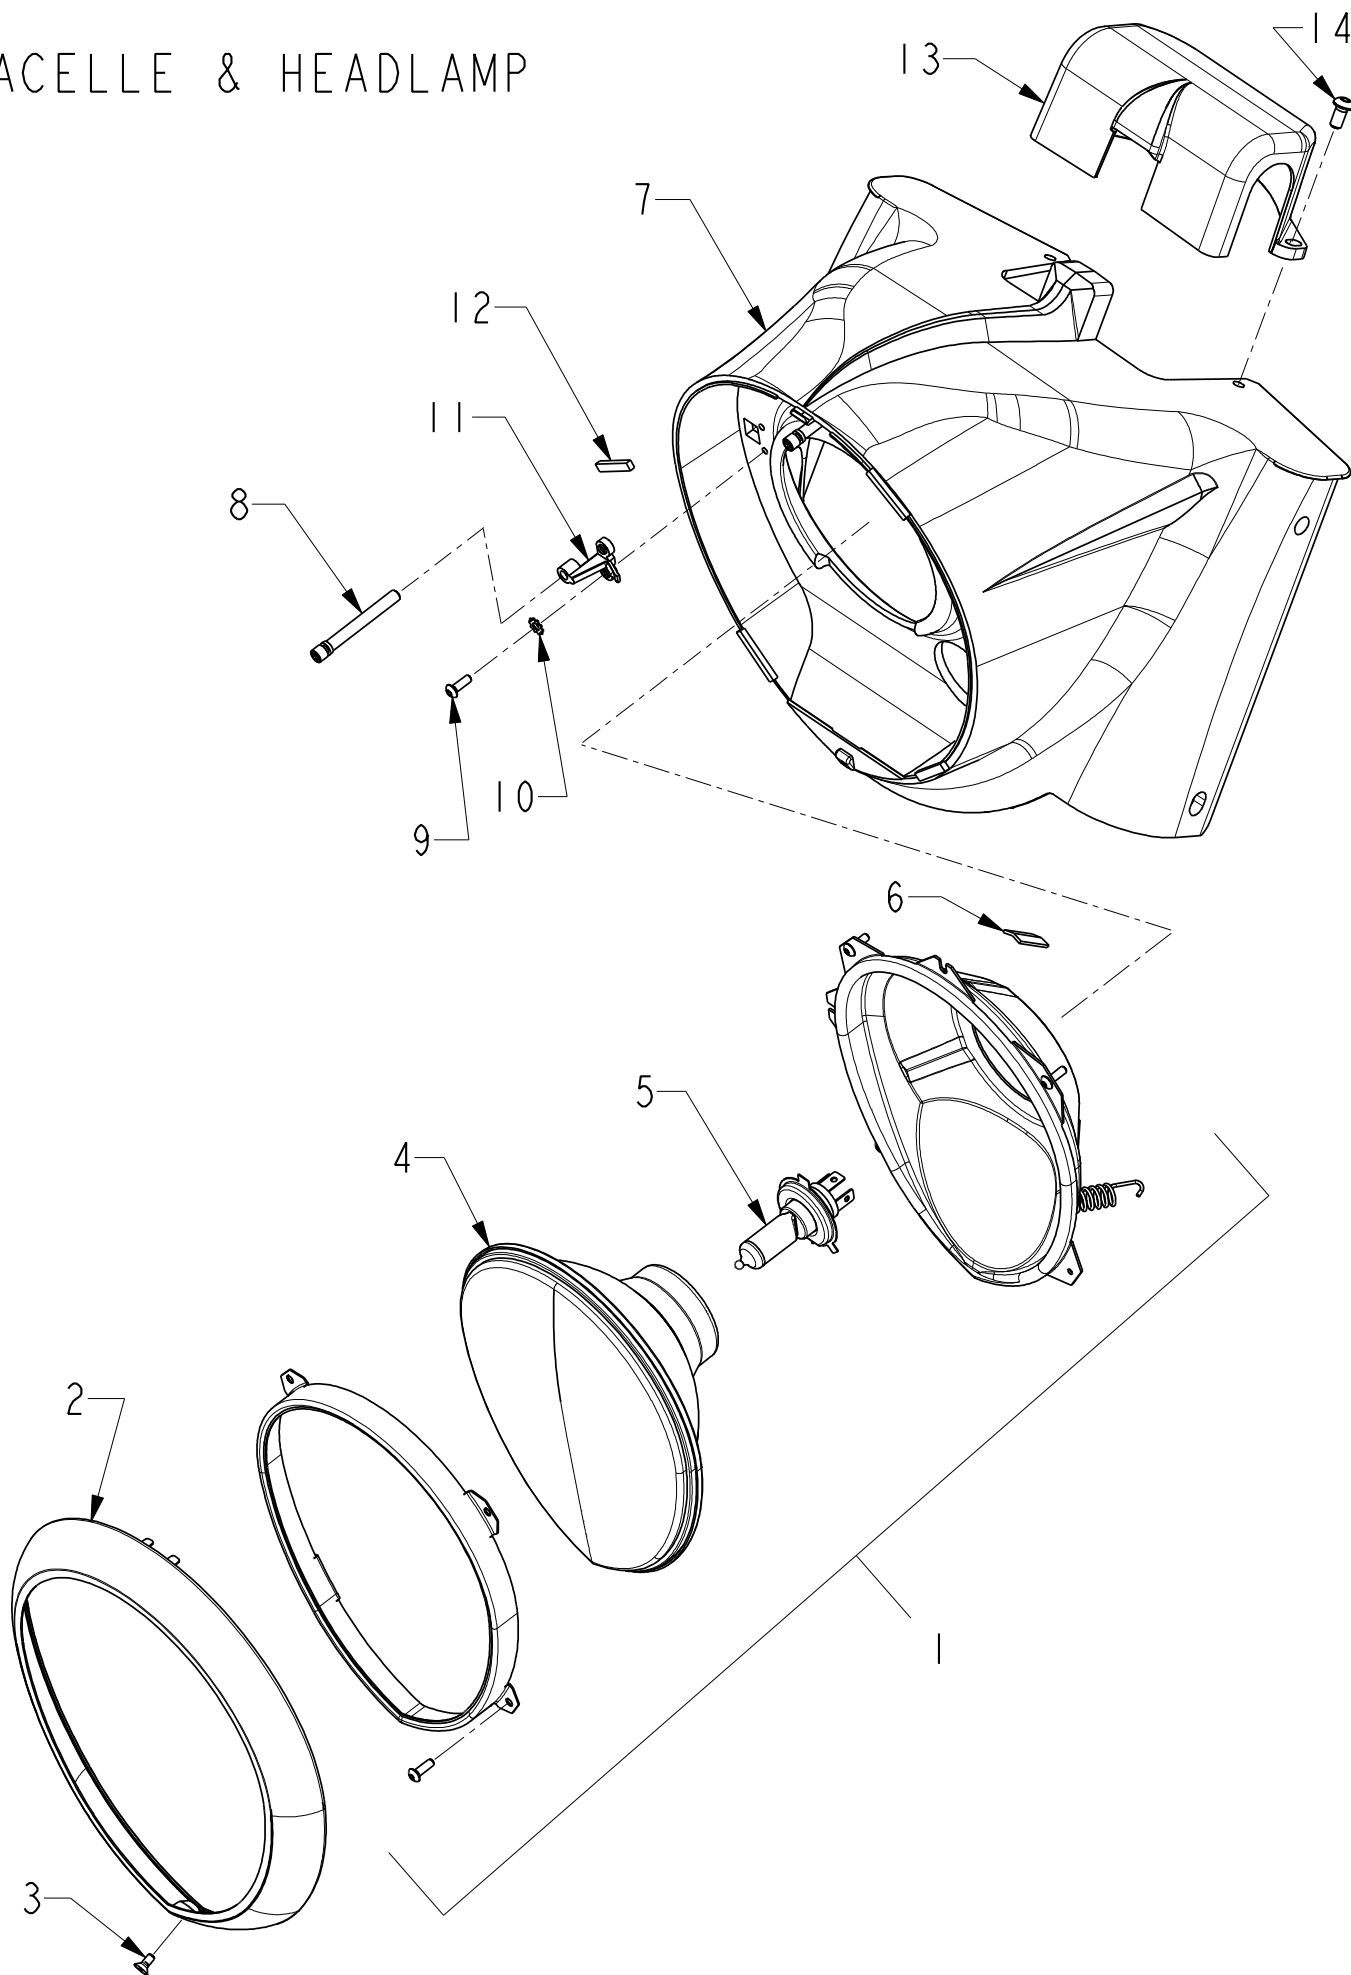

NACELLE & HEADLAMP

NACELLE & HEADLAMP

ITEM NO.	PART NO.	DESCRIPTION	QTY.	MODEL(S)
1	51366241	Headlight Assy	1	All
2	51392183	Trim Ring, Outer	1	Classic, RM, Vintage
	51300066	Trim Ring, Outer, Matte BLK	1	DH, Bomber
3	70100066	8-32 X .38 FHCS, ZC	1	All
4	51300008	Headlamp Kit	1	All
5	60600005	Bulb, H4 LL	1	All
6	51300040	Headlight Spacer	3	All
7	51366116	Headlight Housing, CHR	1	RM, Vintage
	51300085	Headlight HSG, Flush Turn, CHR	1	Classic
	51300067	HDLT HSG, Flush Turn, Matte BLK	1	DH, Bomber
8	70132342	Headlight Adjuster Screw	2	All
9	70100064	8-32 x .50 BHCS, BLK	4	All
10	70496372	10 Lock WSHR, Type A	4	All
11	51300062	Adjuster Screw BRKT	2	All
12	51300041	Outer Trim Ring Spacer	4	All
13	52239299	Riser Cover	1	Classic, RM, Vintage
	52200003	Riser Cover, Matte BLK	1	DH, Bomber
14	70100046	¼-20 X .50 BHCS, CHR	2	Classic, RM, Vintage