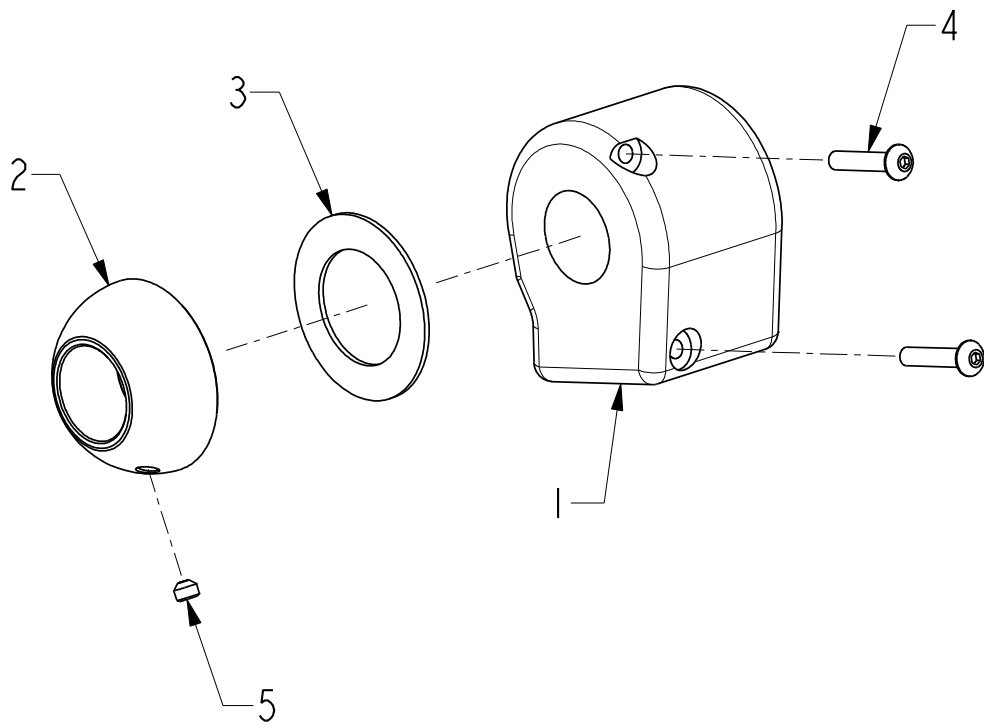

HANDLEBAR SWITCHES - LEFT

HANDLEBAR SWITCHES – LEFT

ITEM NO.	PART NO.	DESCRIPTION	QTY.	MODEL(S)
1	61200001	Switches LH, HN, HDLT, Turns	1	Classic, RM, Vintage
	61200013	Handlebar Switches, LH, Matte BLK	1	DH, Bomber
2	52100001	Hand Control Spacer, CHR	1	Classic, RM, Vintage
	52100022	Hand Control Spacer, Matte BLK	1	DH, Bomber
3	52100002	Hand Control Spacer Gasket	1	All
4	70100086	M5 X .80 X 25 BHCS, 10.9, Z/C	2	Classic, RM, Vintage
	70100097	M5 X .80 X 25 BHCS, 10.9, Z/B	2	DH, Bomber
5	70100063	10-24 X .19 SSS-CK, Z/C	1	All