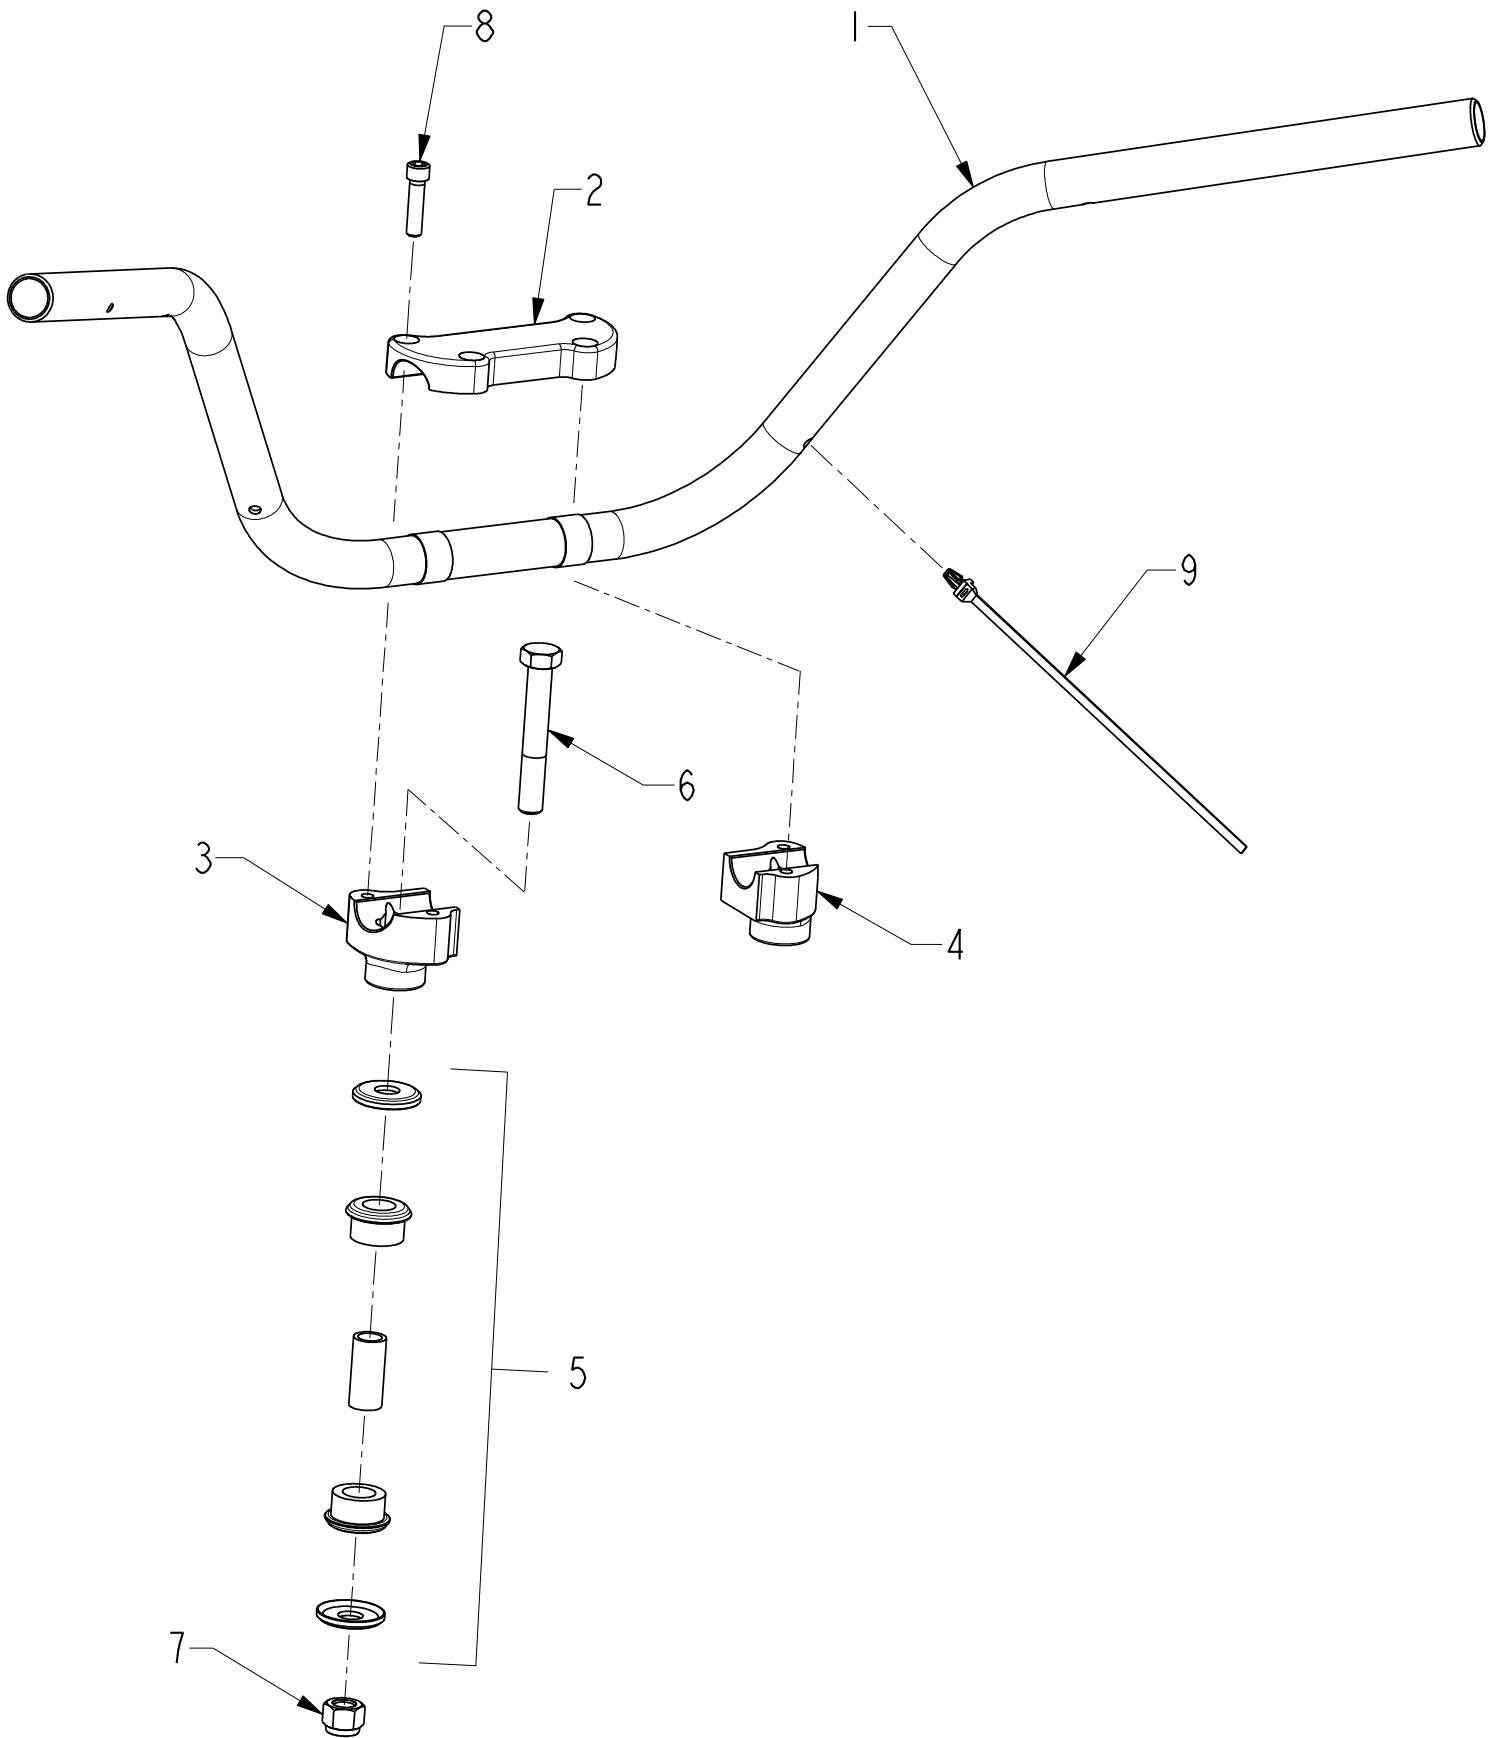

HANDLEBAR

HANDLEBAR

ITEM NO.	PART NO.	DESCRIPTION	QTY	MODEL(S)
1	52140120	Handlebar	1	RM, Classic, Vintage
	52100016	Handlebar, Matte BLK	1	DH, Bomber
2	52239043	Riser Clamp	1	RM, Classic, Vintage
	52200002	Riser Clamp, Matte BLK	1	DH, Bomber
3	52233217	Handlebar Riser, Left	1	RM, Classic, Vintage
	52200000	Handlebar Riser, LH, Matte BLK	1	DH, Bomber
4	52233218	Handlebar Riser, Right	1	RM, Classic, Vintage
	52200001	Handlebar Riser, RH, Matte BLK	1	DH, Bomber
5	52139022	Handlebar Dampener Kit	1	All
6	70196065	½-13 X 3.25 HHCS, G8, Z/C	2	All
7	70396368	½-13 Hex Nut, Nylok, G8, Z/C	2	All
8	70196873	5/16-18 X 1.25 SHCS, Z/C	4	All
9	71000000	Zip Tie, 8.5 Barbed End	4	All