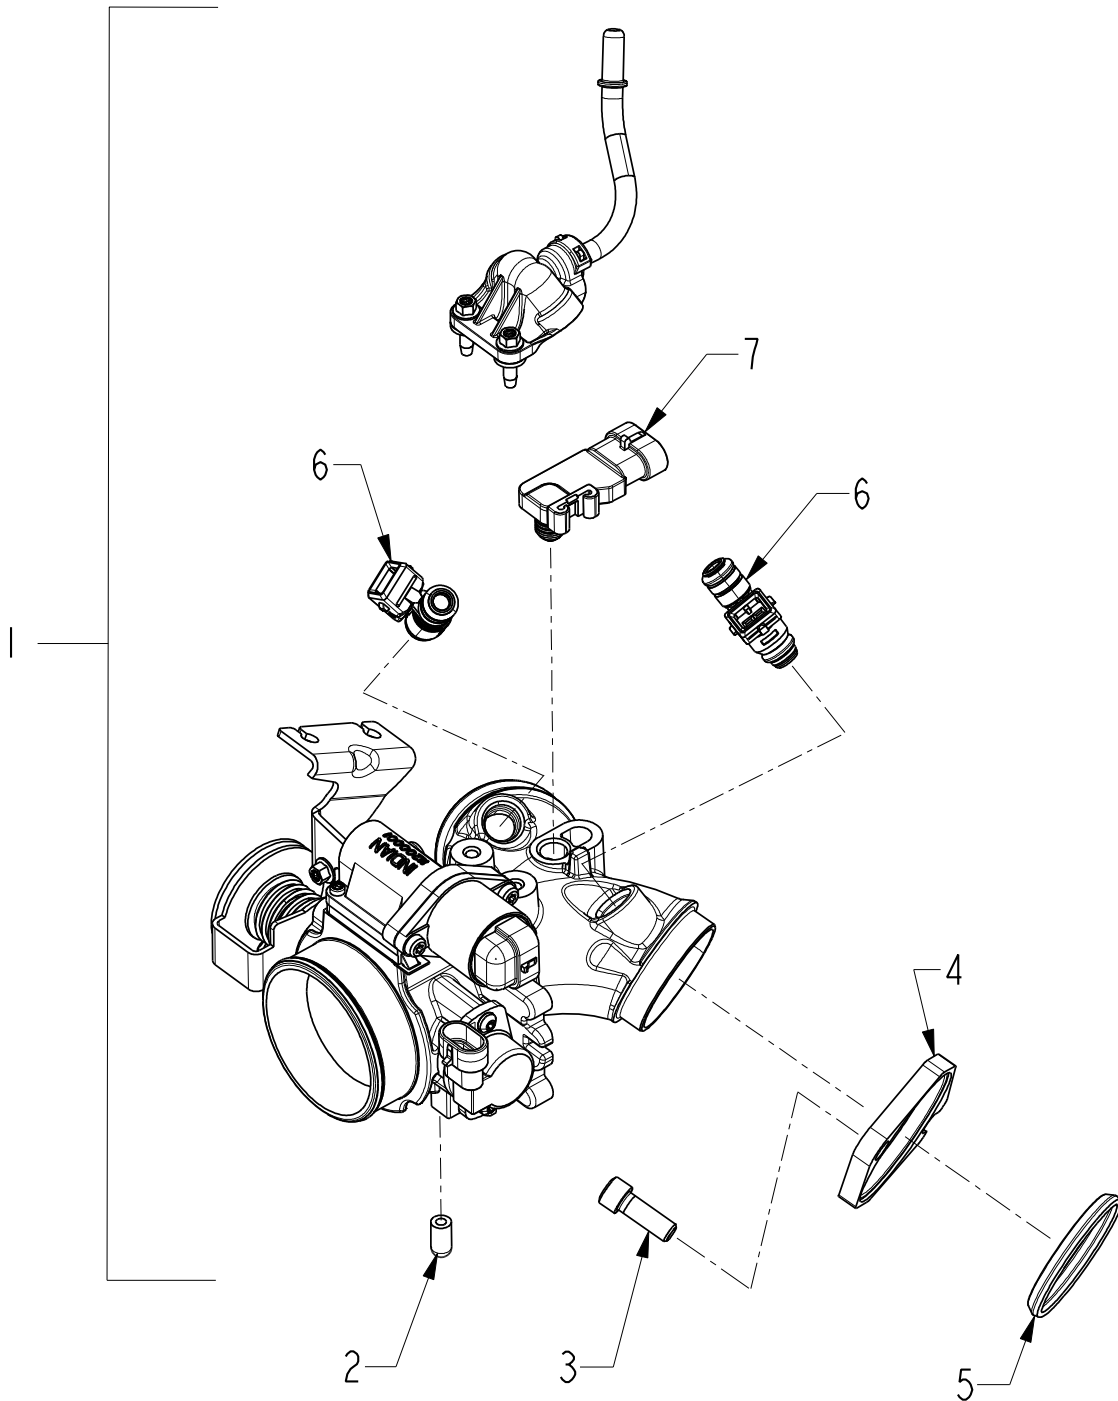

FUEL INDUCTION MODULE

FUEL INDUCTION MODULE

ITEM NO.	PART NO.	DESCRIPTION	QTY.	MODEL(S)
1	11200001	Throttle Body Assy	1	All
2	51200079	Evap Plug	1	All
3	70100040	5/16-18 X .88 SHCS SM-FW	4	All
4	11201212	Intake Manifold Flange	2	All
5	11201213	Intake Flange Seal	2	All
6	11100000	Injector Fuel	2	All
7	60800006	MAP Sensor W/Grommet	1	All