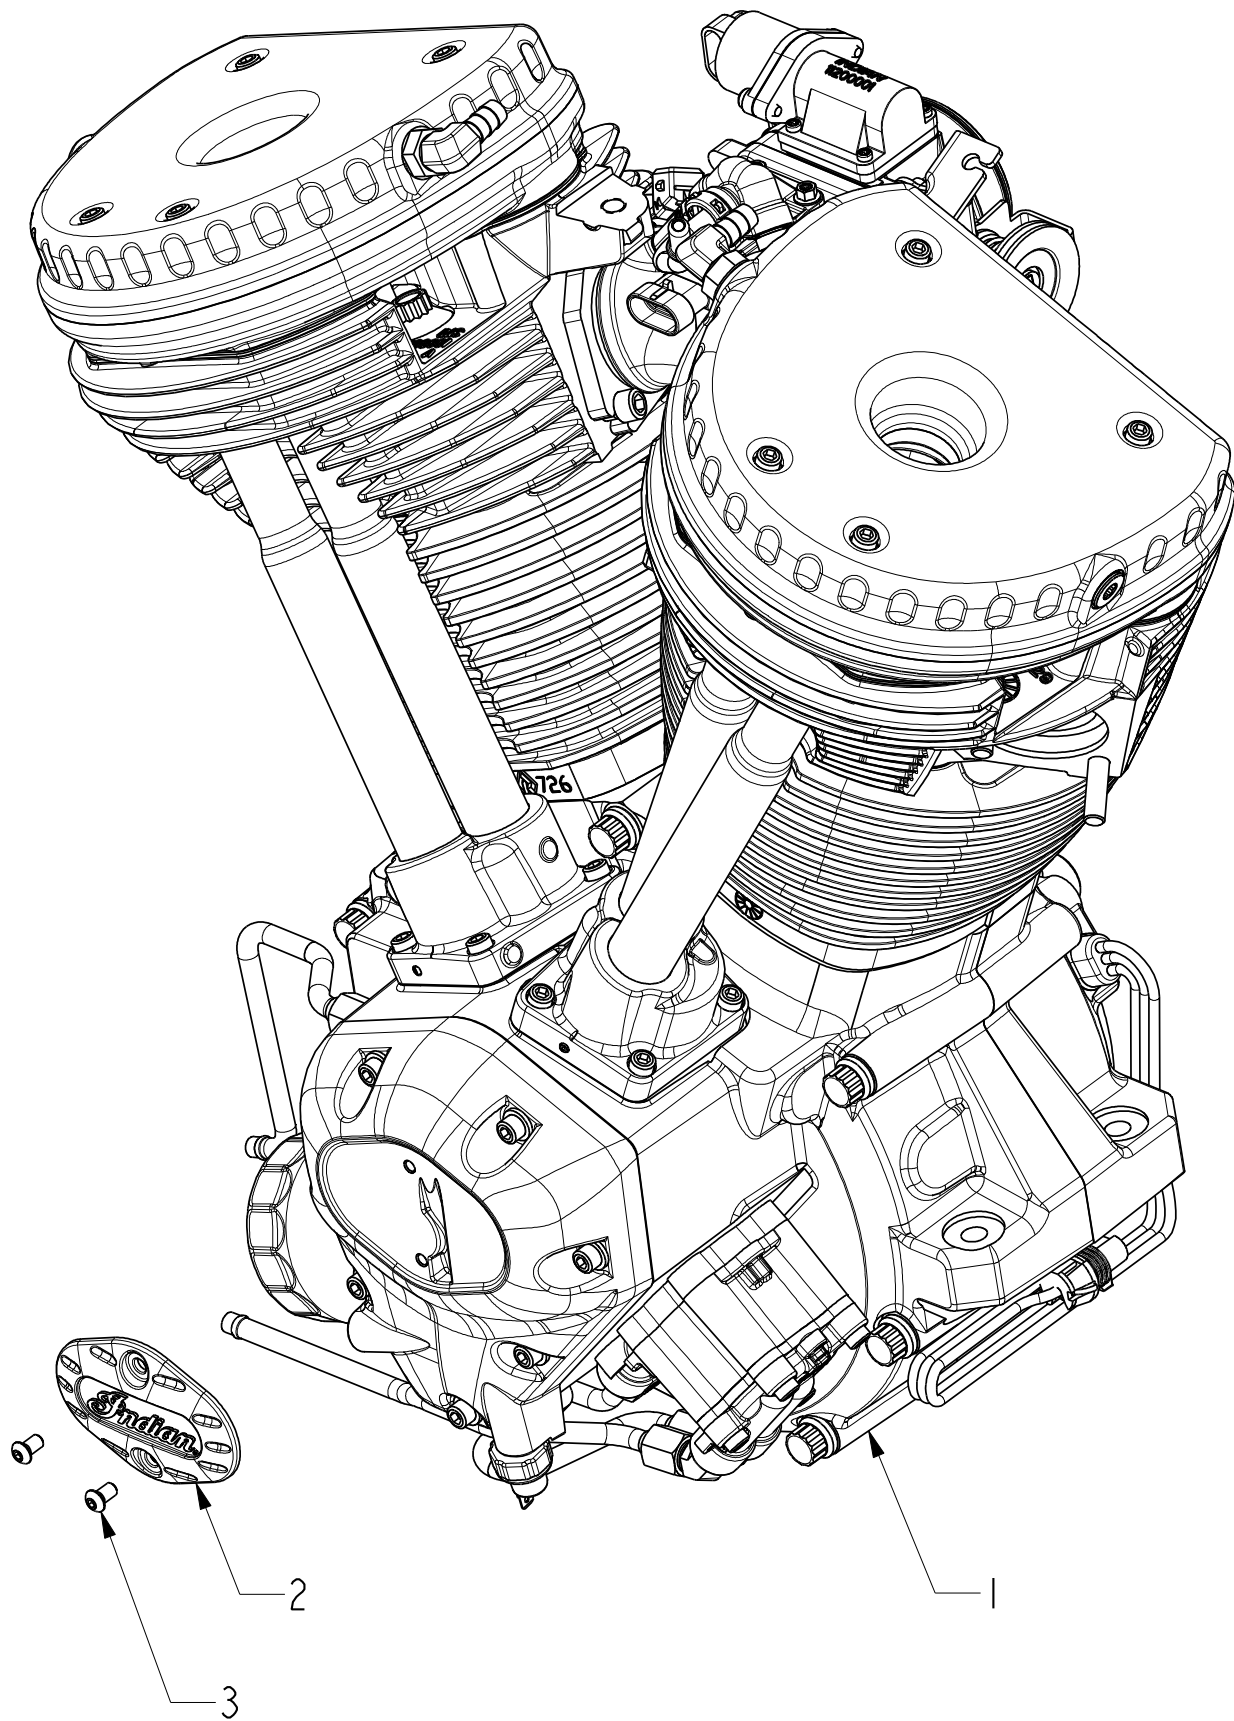

ENGINE ASSEMBLY

ENGINE ASSEMBLY

ITEM NO.	PART NO.	DESCRIPTION	QTY.	MODEL(S)
1	10001334	Engine Assy, PP105, Blk/Chr	1	Classic, RM
	10001335	Engine Assy, PP105, Blk		DH, Bomber
	10001336	Engine Assy, PP105, Vintage		Vintage
2	11500000	Cam Cover Badge	1	All
3	70100053	10-24 X .38 BHCS, TT, Z/C	2	All