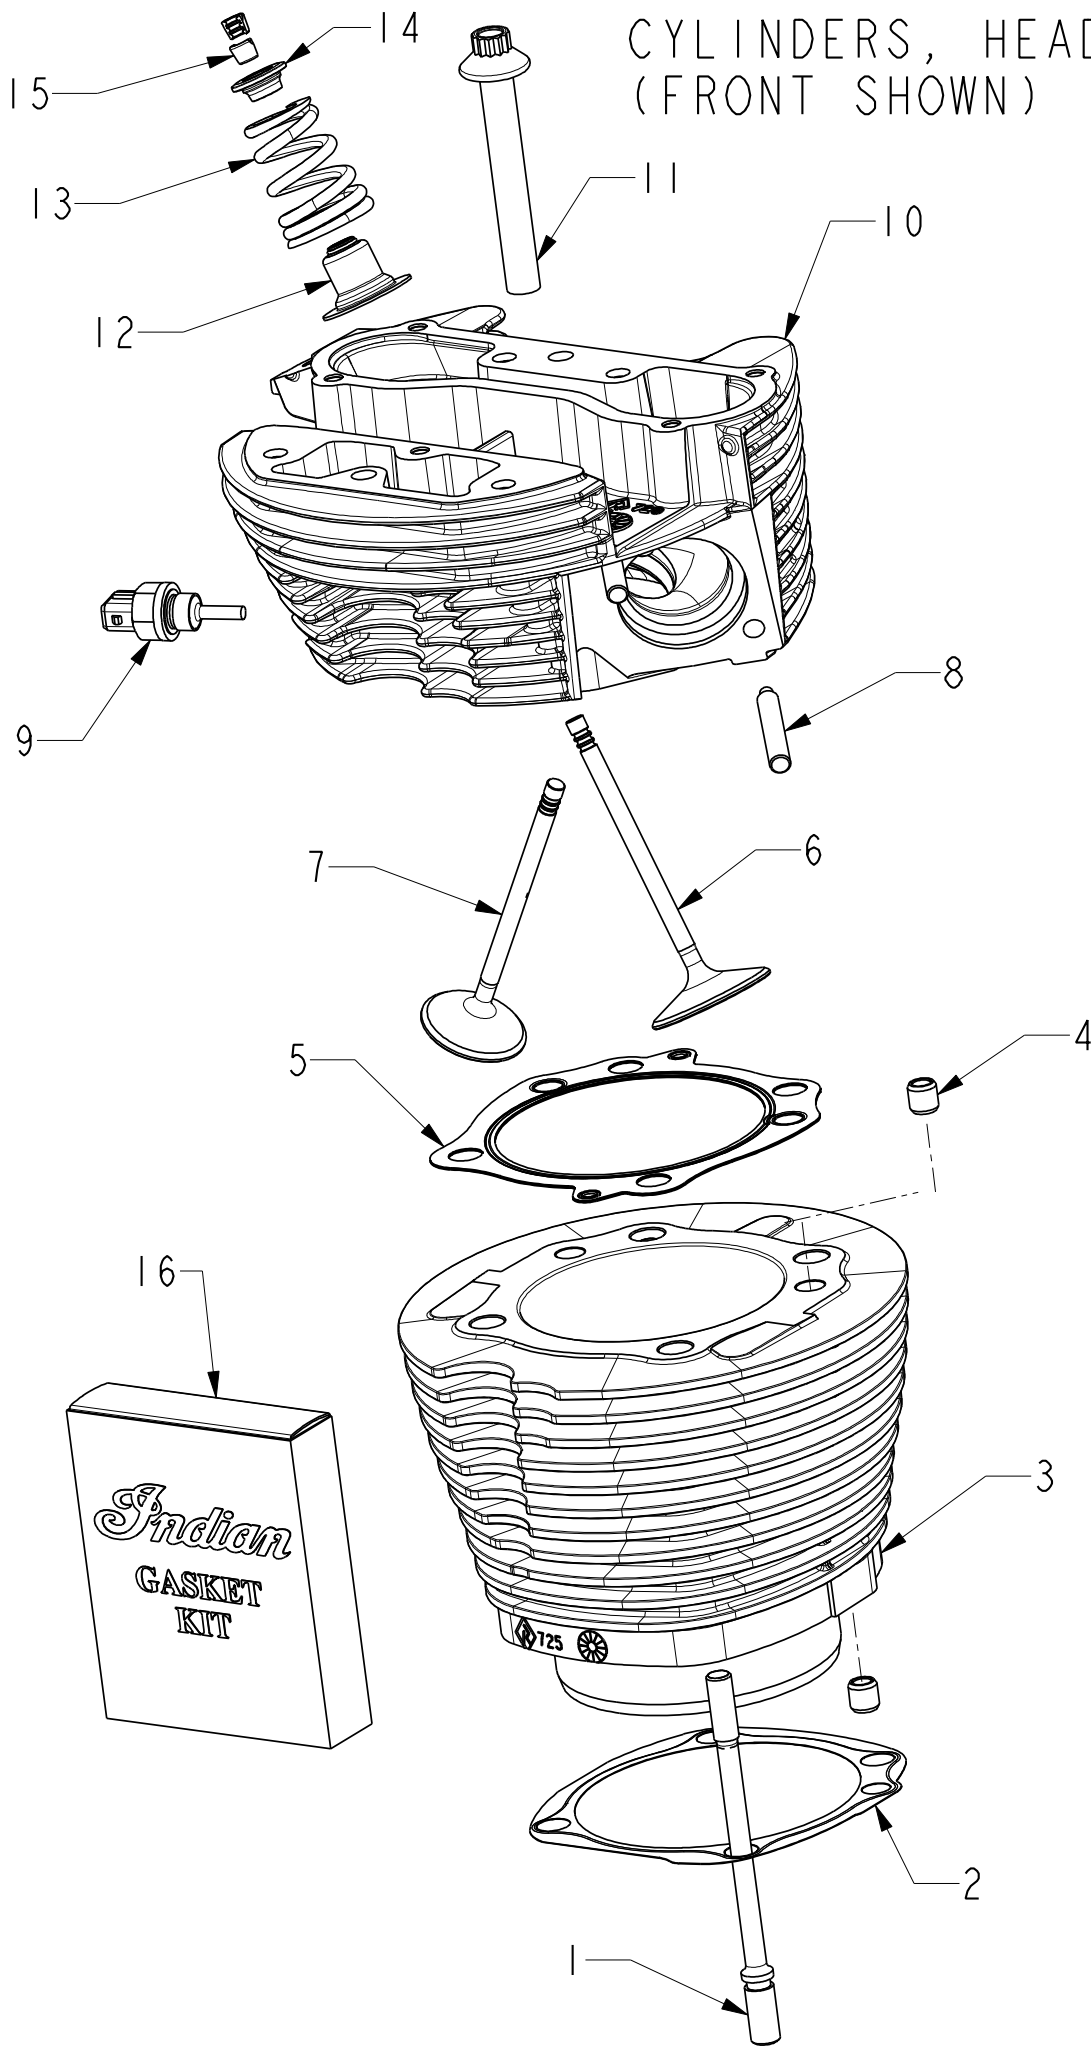

CYLINDERS, HEADS & VALVES (FRONT SHOWN)

CYLINDERS, HEADS, & VALVES

ITEM NO.	PART NO.	DESCRIPTION	QTY.	MODEL(S)
1	70200004	Cylinder Stud	8	All
2	10601268	Base Gasket	2	All
3	10301233	Front Cylinder Mach	1	Classic, RM, Vintage
	10301234	Rear Cylinder Mach	1	Classic, RM, Vintage
	10200020	Front Cylinder Mach	1	DH, Bomber
	10200021	Rear Cylinder Mach	1	DH, Bomber
4	70801061	Dowel Pin, Hollow	6	All
5	10601266	Head Gasket	2	All
6	10901145	Intake Valve	2	All
7	10901150	Exhaust Valve	2	All
8	70201165	Exhaust Stud	4	All
9	60800000	Engine Temp, Sensor	1	All
10	10200012	Front Cylinder Head Mach	1	Classic, RM, Vintage
	10200013	Rear Cylinder Head Mach	1	Classic, RM, Vintage
	10200018	Front Cylinder Head PTD Fins	1	DH, Bomber
	10200019	Rear Cylinder Head PTD Fins	1	DH, Bomber
11	70100083	Cylinder Head Bolt Long	8	All
12	10901261	Valve Seal	4	All
13	10901601	Valve Spring	4	All
14	10901156	Valve Spring Retainer	4	All
15	10901159	Valve Spring Keeper	8	All
16	90100008	Kit, Top Engine Gasket	1	All