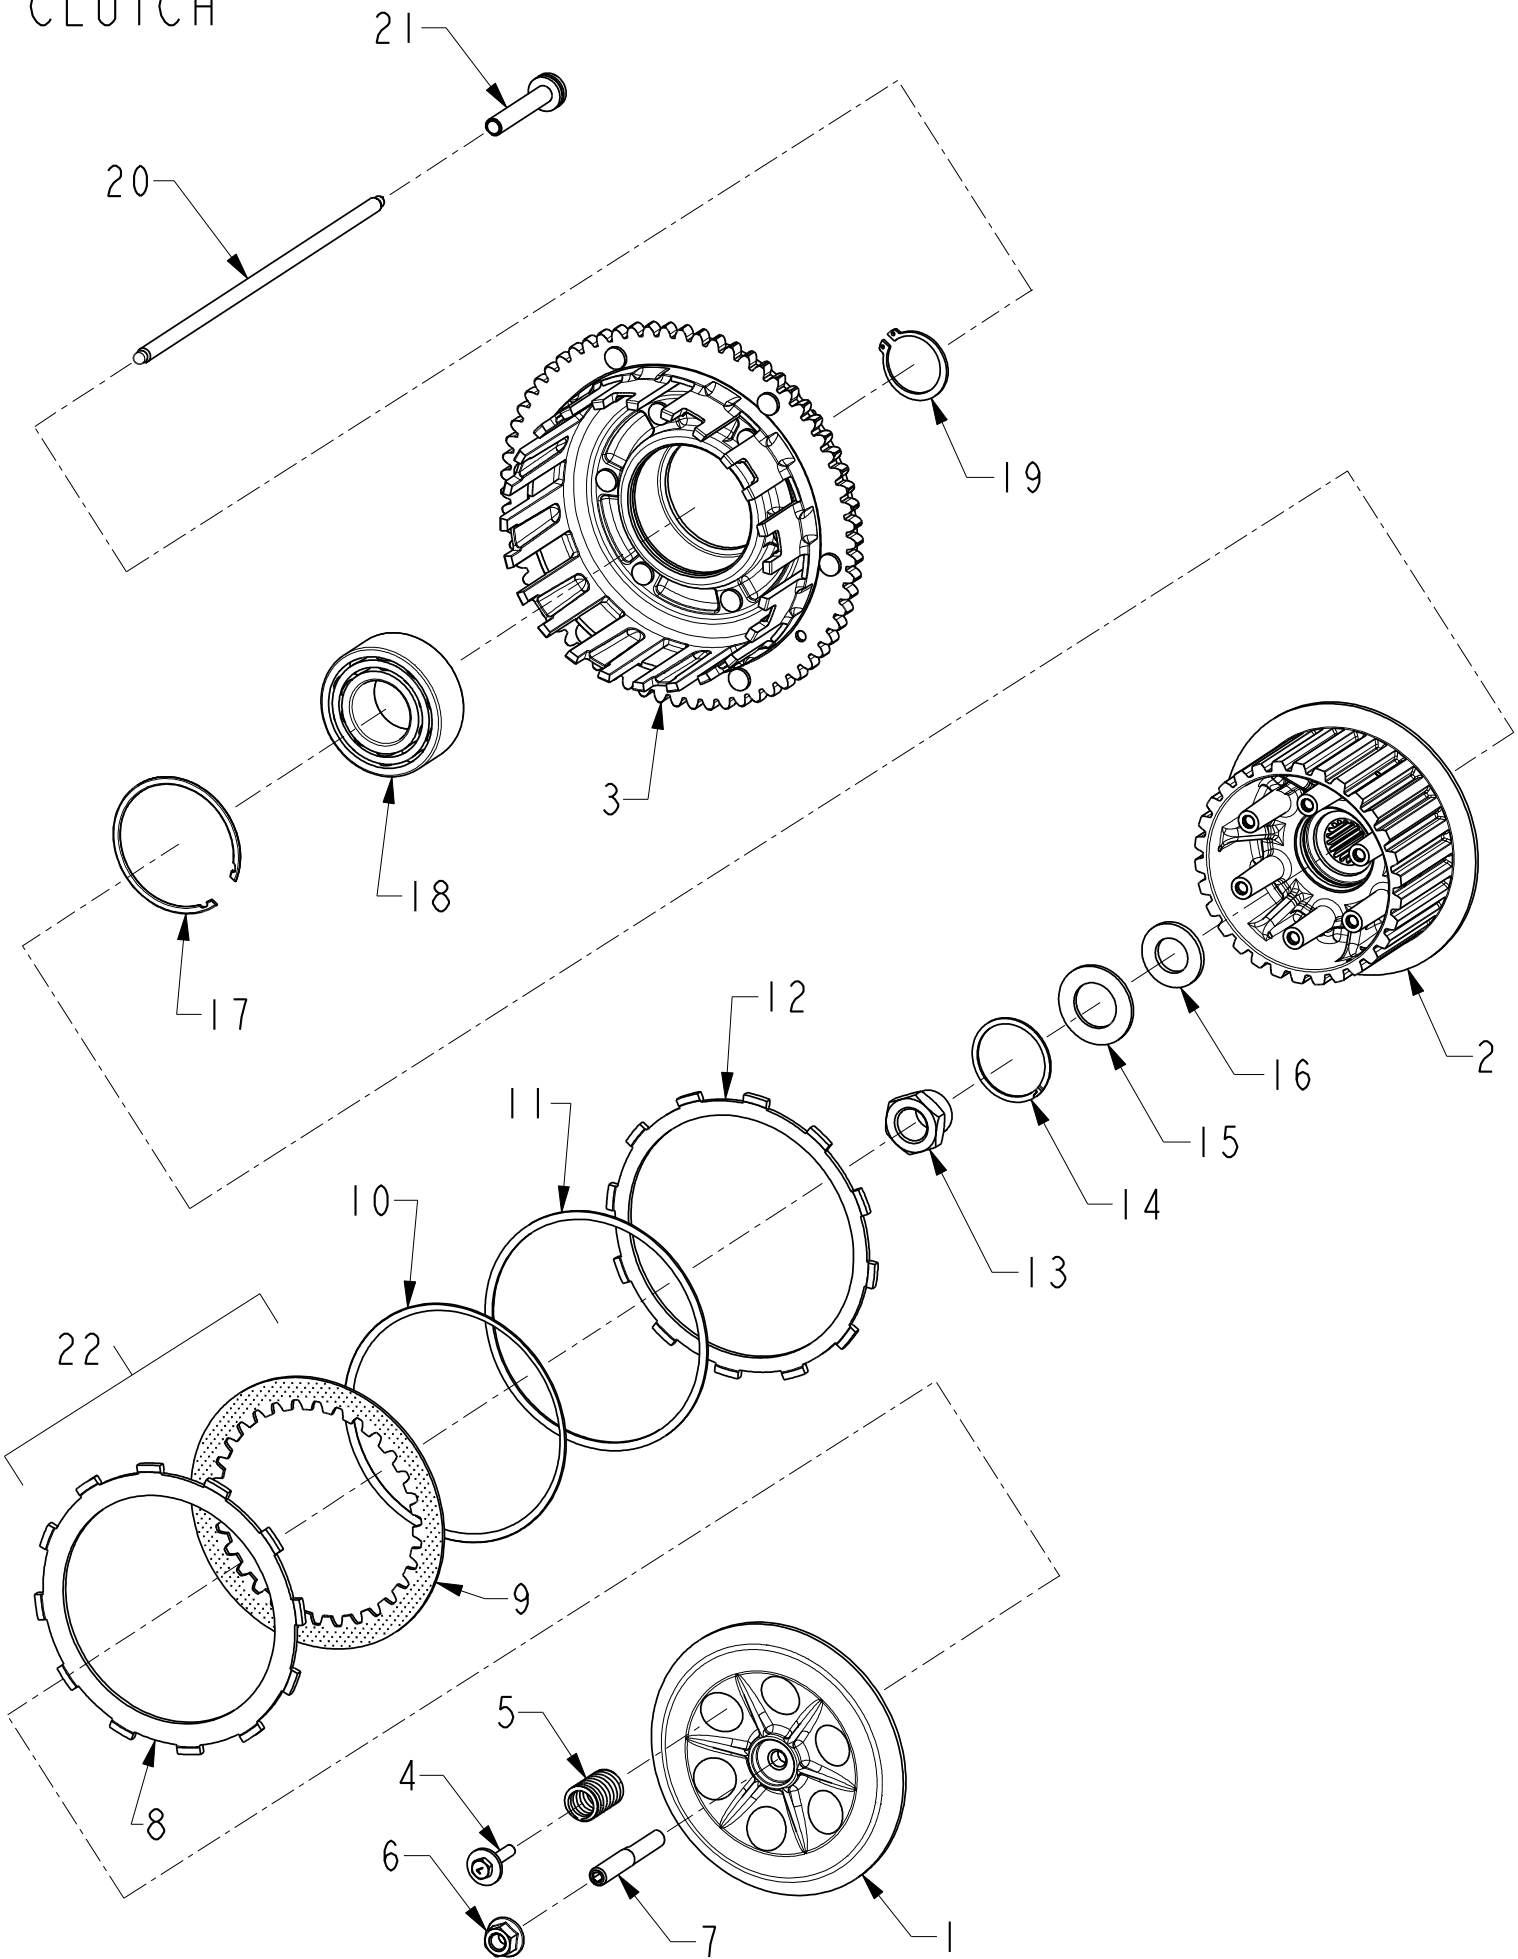

CLUTCH

CLUTCH

ITEM NO.	PART NO.	DESCRIPTION	QTY.	MODEL(S)
1	30271105	Clutch Pressure Plate	1	All
2	30271101	Clutch Inner Hub	1	All
3	30271100	Clutch Basket Assy	1	All
4	70171112	SCR HHCS M6 X 30 SEMS Clutch	6	All
5	30200003	Clutch Spring, 217"	6	All
6	70300000	M10 X 1.5 Hex Nut, FLG, 10, Z/C	1	All
7	30200005	Clutch Pushrod Adjuster	1	All
8	30271103	Disk-Friction A Clutch	9	All
9	30271102	Disk-Separator Clutch	9	All
10	30271107	Spring-Judder Clutch	1	All
11	30271106	Seat-Judder Spring Clutch	1	All
12	30271104	Disk-Friction B Judder Clutch	1	All
13	70300002	¾ in Hex Nut, Clutch	1	All
14	70500009	Retaining Ring, Internal, WH-175	1	All
15	70400047	Thrust WSHR Clutch	1	All
16	30200000	¾ IN Flat Washer, Hard Clutch	1	All
17	70500000	Ring-RTNG INT Clutch 72 MM	1	All
18	71300000	Clutch Bearing 35 X 72 X 27	1	All
19	70571113	Ring-RTNG EXT Clutch 35 MM	1	All
20	30200006	Clutch Push Rod	1	All
21	20200002	Clutch Push Rod Bearing Assy	1	All
22	90300012	Kit Clutch service	1	All