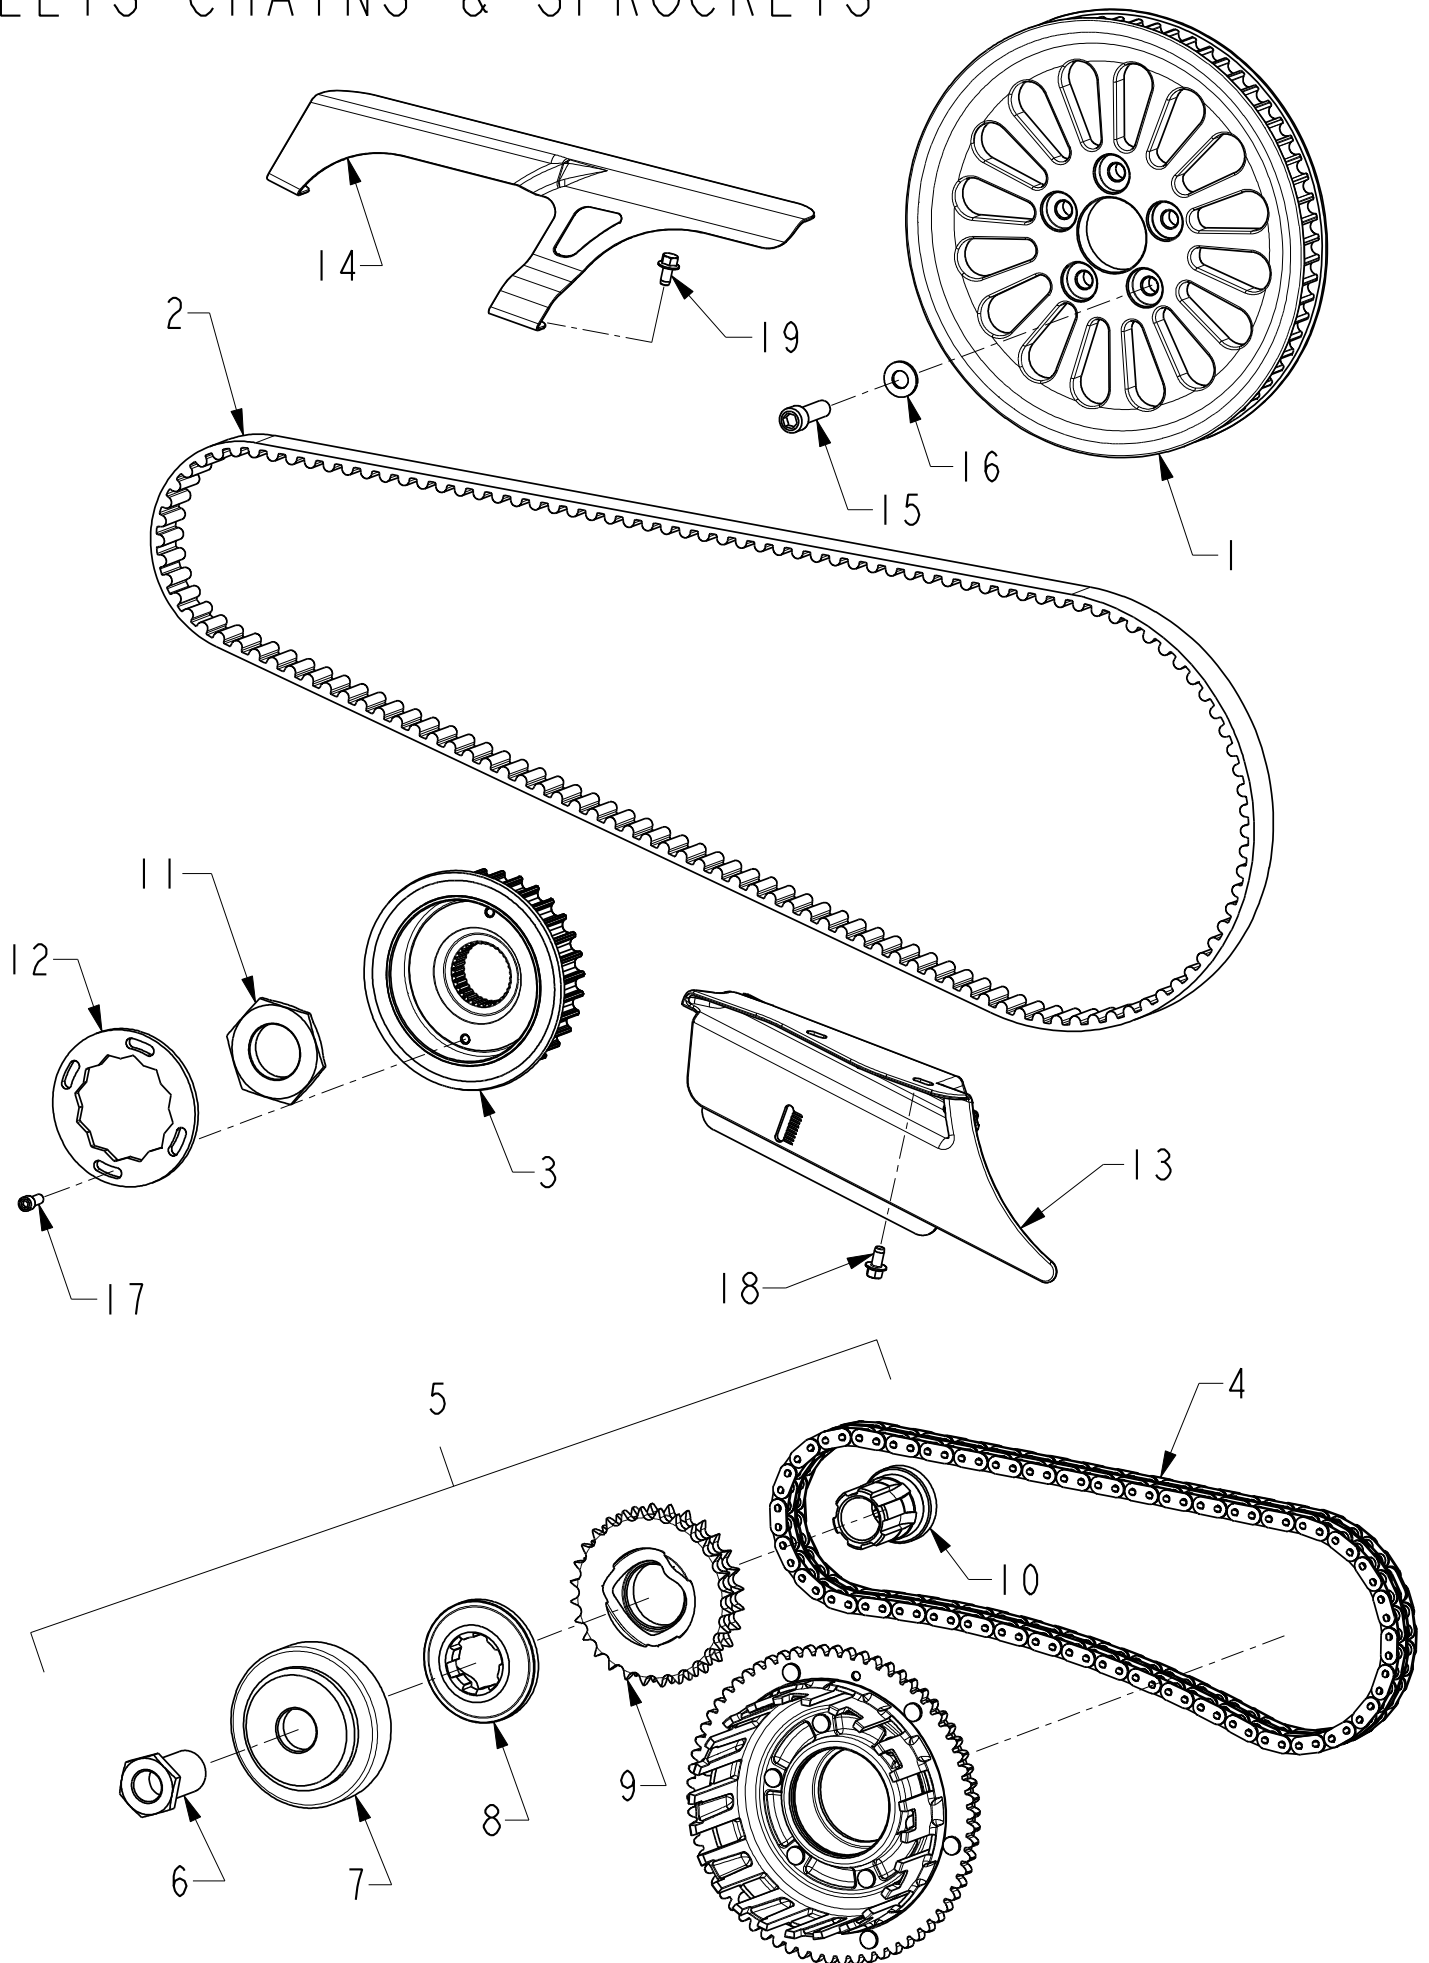

BELTS CHAINS & SPROCKETS

BELTS CHAINS & SPROCKETS

ITEM NO.	PART NO.	DESCRIPTION	QTY.	MODEL(S)
1	40278050	Driven Sprocket Assy, 65T	1	Classic, RM, Vintage
	40200010	Driven Sprocket Assy, BLK	1	DH, Bomber
2	40375009	Final Drive Belt, 136T	1	All
3	40210330	Drive Sprocket Assy, 31T	1	All
4	30371125	Chain-Primary Drive ½ X 84 Pitch	1	All
5	30600000	Compensator Assy, Heavy	1	All
6	30671494	Compensator Nut	1	All
7	30671493	Compensator Spring Assy, Heavy	1	All
8	30671485	Compensator Slider	1	All
9	30671484	Compensator Sprocket, 28 T	1	All
10	30671491	Compensator Sleeve	1	All
11	70300001	1 ½ Hex Nut, LH	1	All
12	40200004	Lock Plate, Drive Sprocket Nut	1	All
13	40400001	Lower Belt Guard Assy	1	All
14	40400008	Upper Belt Guard, BLK	1	Classic
15	70100010	7/16-14 X 1.50 SHCS, Z/C	5	All
16	70400001	7/16 FLT WSHR, Type A-N, STL-HRD, Z/C	5	All
17	70196206	¼-20 X .75 SHCS, Z/C	2	All
18	70100067	¼-20 X .50 HFHS, Self-Tapping	2	All
19	70100067	¼-20 X .50 HFHS, Self-Tapping	2	Classic