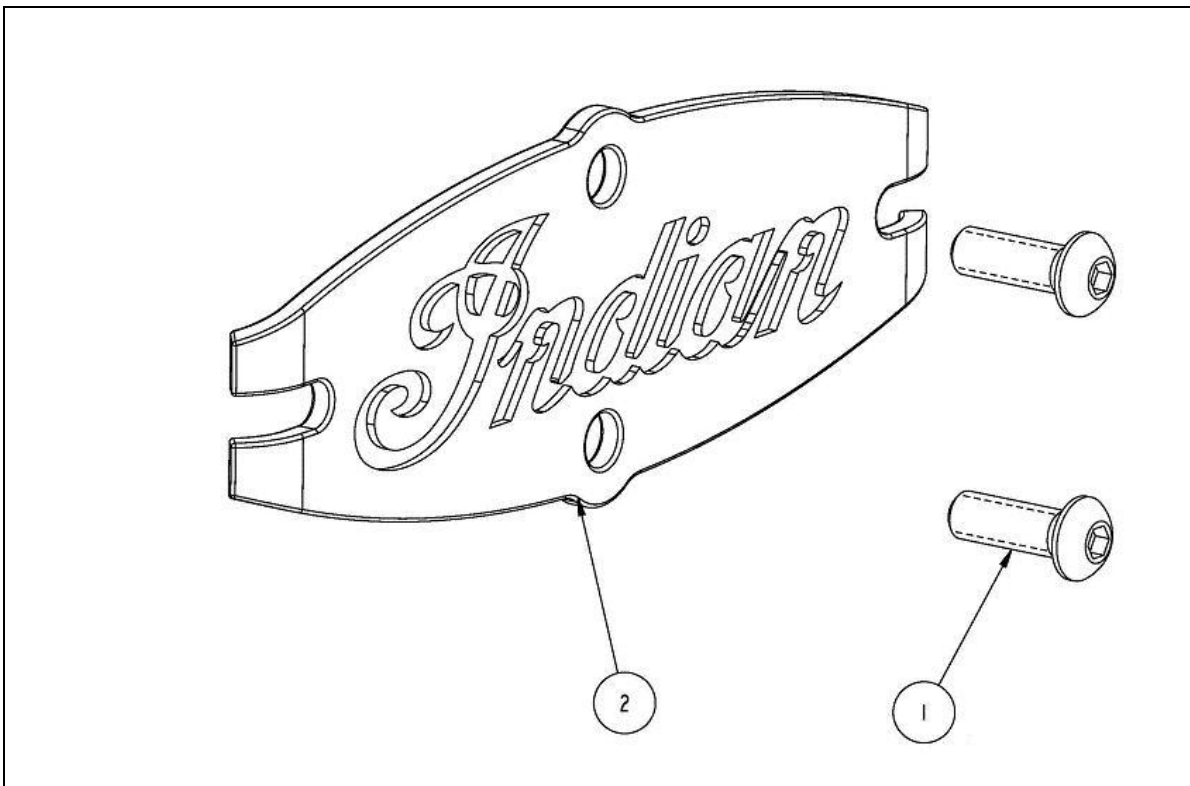

INSTRUCTIONS

Kit Number:

90500283 REV A

Kit Description:

Backrest Pad Mount Bracket Kit, Indian Script, includes an Indian Script Backrest Pad Clamp and fasteners.

Installation Instructions:

Installation

1. Install backrest pad to support using pad clamp (2) and fasteners (1)
2. Torque to 54-66 lbs. inch

Exploded View of Assembly:

Kit Bill of Material:

ITEM	PART NUMBER	PART DESCRIPTION	QTY
1	70196806	¼-20X.75, Button Head Cap, Chrome	2
2	51600089	Indian Script Backrest Pad Clamp	1
	90800082	Instructions, Backrest Pad Mount Bracket	1